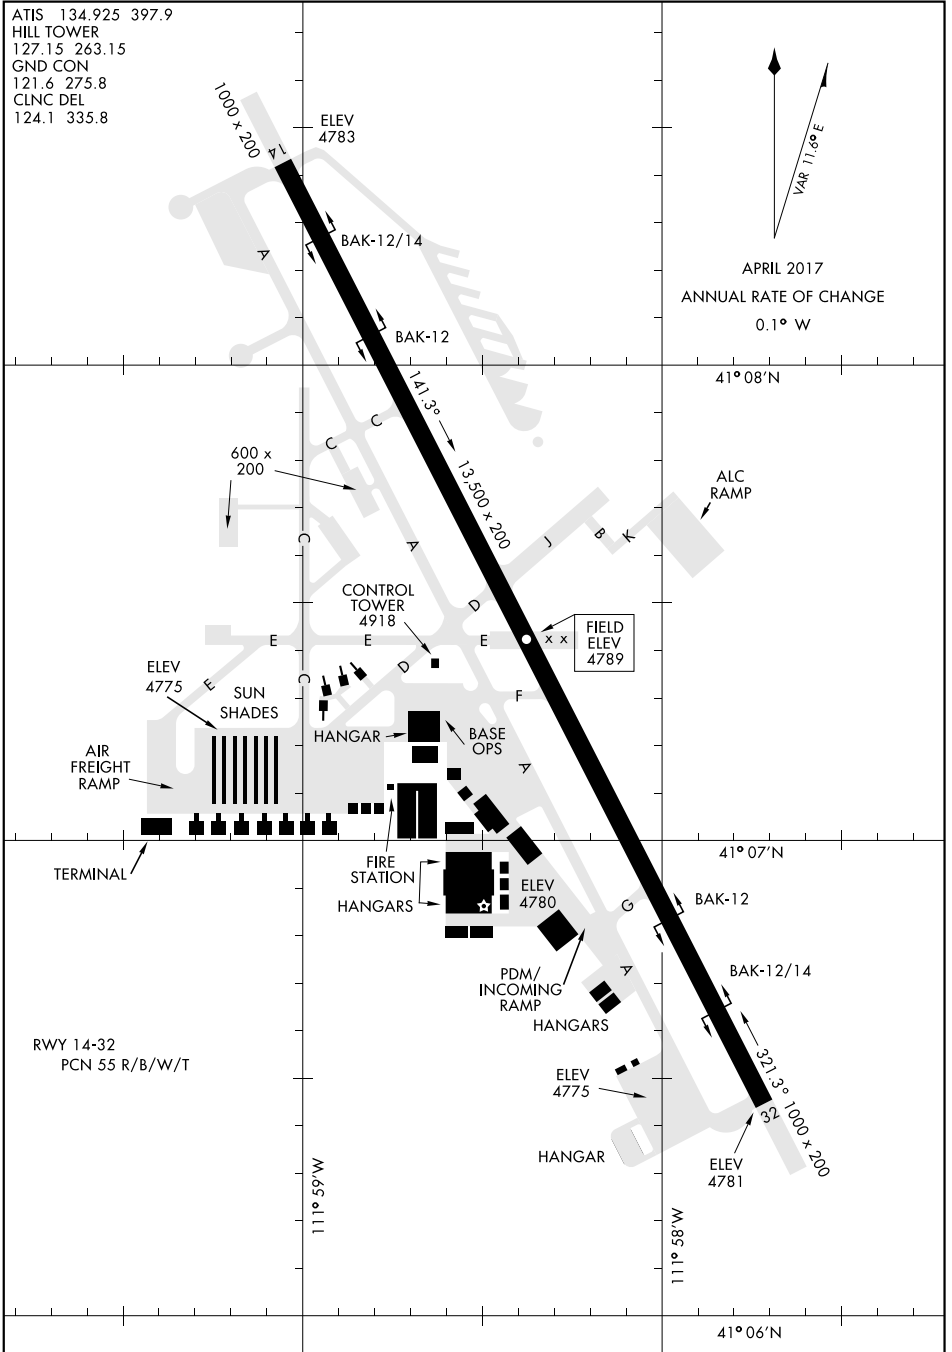

17117

AIRPORT DIAGRAM

AFD-296 [USAF]

HILL AFB (KHIF)

OGDEN, UTAH

ATIS 134.925 397.9
 HILL TOWER
 127.15 263.15
 GND CON
 121.6 275.8
 CLNC DEL
 124.1 335.8

APRIL 2017
 ANNUAL RATE OF CHANGE
 0.1° W

SW-4, 21 MAR 2024 to 18 APR 2024

SW-4, 21 MAR 2024 to 18 APR 2024

AIRPORT DIAGRAM

OGDEN, UTAH

HILL AFB (KHIF)