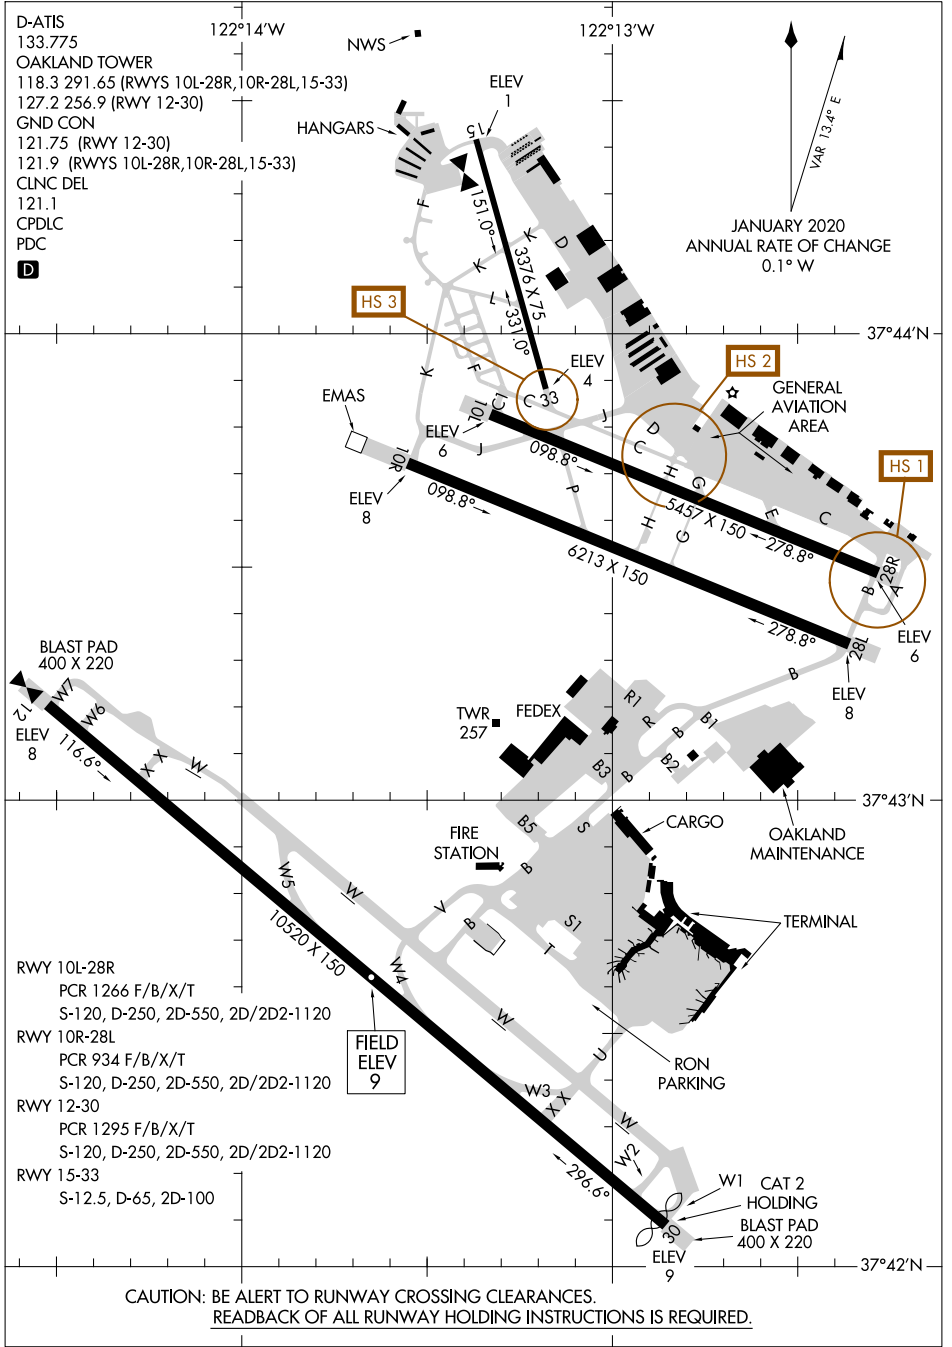

23222

AIRPORT DIAGRAM

METRO OAKLAND INTL (OAK)
OAKLAND, CALIFORNIA

AL-294 (FAA)

SW-2, 21 MAR 2024 to 18 APR 2024

SW-2, 21 MAR 2024 to 18 APR 2024