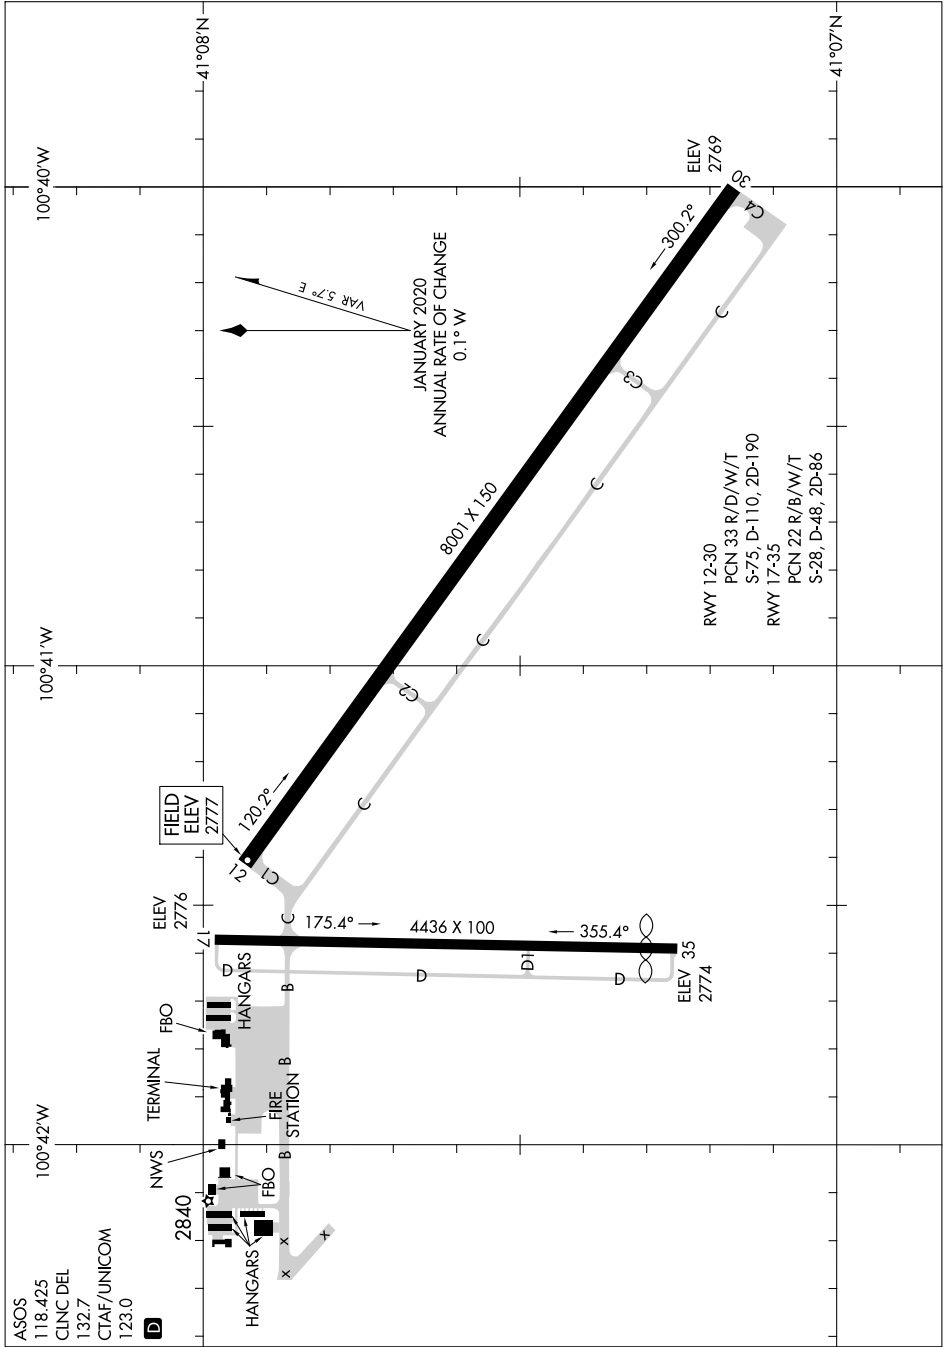

AIRPORT DIAGRAM

NORTH PLATTE RGNL/LEE BIRD FLD (L.B.F.)
AL-292 (FAA) NORTH PLATTE, NEBRASKA

NC-2, 21 MAR 2024 to 18 APR 2024

NC-2, 21 MAR 2024 to 18 APR 2024

AIRPORT DIAGRAM

NORTH PLATTE, NEBRASKA
NORTH PLATTE RGNL/LEE BIRD FLD (L.B.F.)