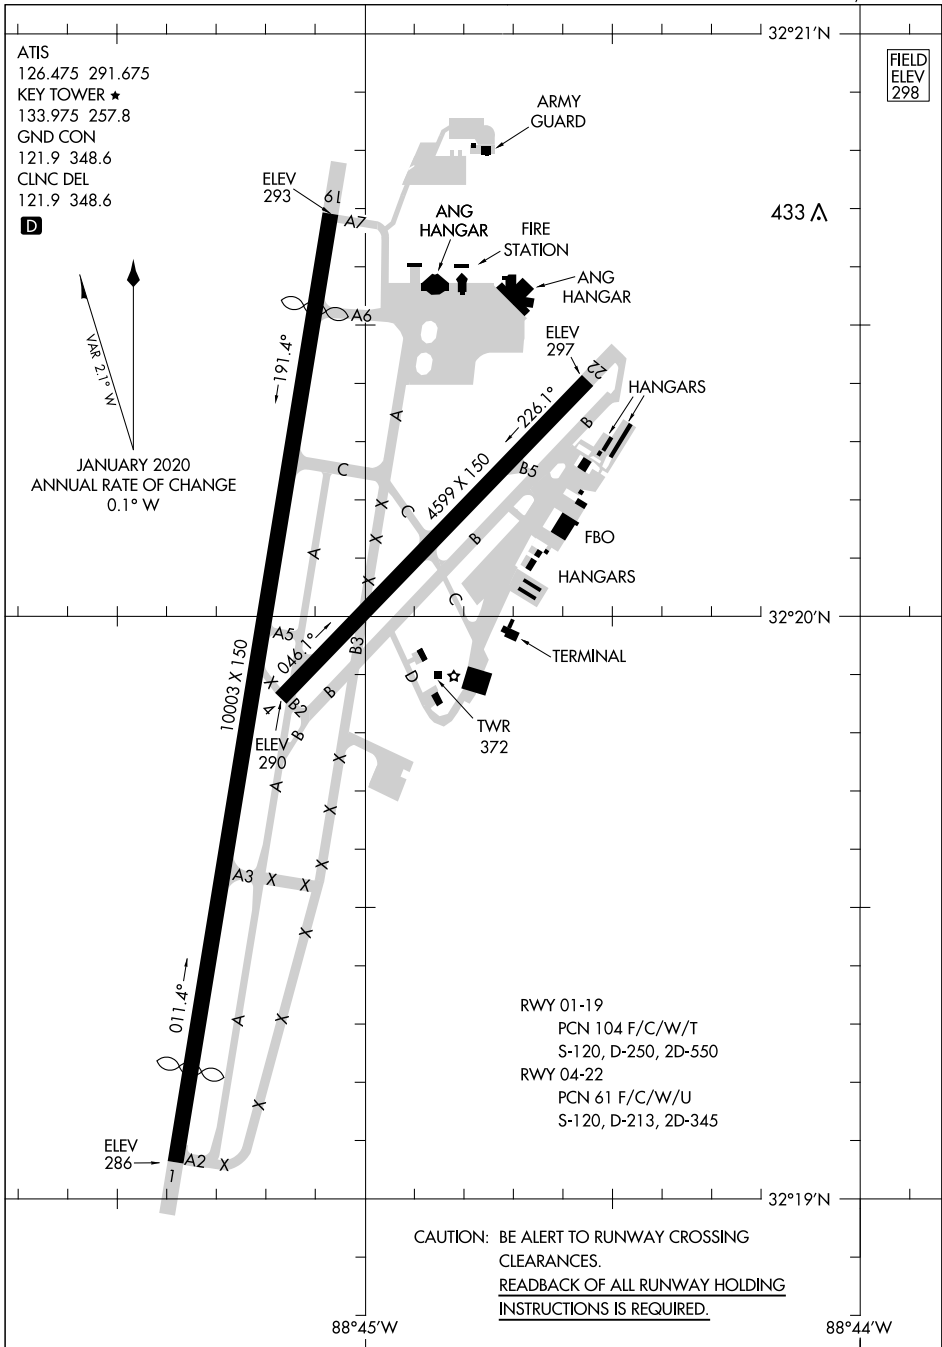

23110

AIRPORT DIAGRAM

AL-254 (FAA)

KEY FLD (MEI)
MERIDIAN, MISSISSIPPI

ATIS
126.475 291.675
KEY TOWER ★
133.975 257.8
GND CON
121.9 348.6
CLNC DEL
121.9 348.6

D

JANUARY 2020
ANNUAL RATE OF CHANGE
0.1° W

FIELD
ELEV
298

433 A

SC-4, 21 MAR 2024 to 18 APR 2024

SC-4, 21 MAR 2024 to 18 APR 2024

AIRPORT DIAGRAM

23110

MERIDIAN, MISSISSIPPI
KEY FLD (MEI)