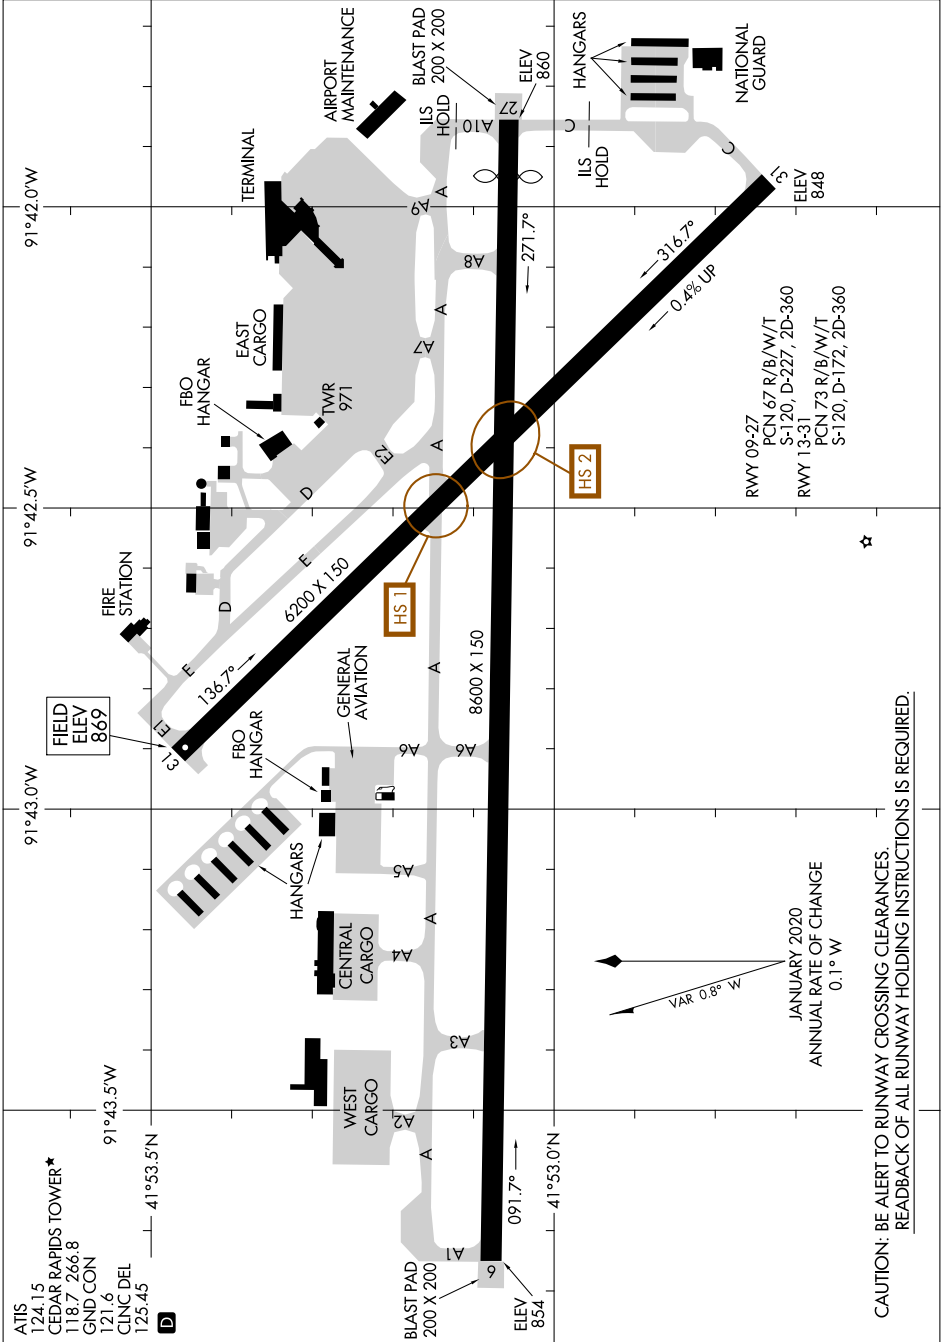

22251

AIRPORT DIAGRAM

THE EASTERN IOWA (CID)
CEDAR RAPIDS, IOWA

AL-250 (FAA)

NC-3, 21 MAR 2024 to 18 APR 2024

NC-3, 21 MAR 2024 to 18 APR 2024

AIRPORT DIAGRAM

22251

CEDAR RAPIDS, IOWA
THE EASTERN IOWA (CID)

CAUTION: BE ALERT TO RUNWAY CROSSING CLEARANCES.
READBCK OF ALL RUNWAY HOLDING INSTRUCTIONS IS REQUIRED.