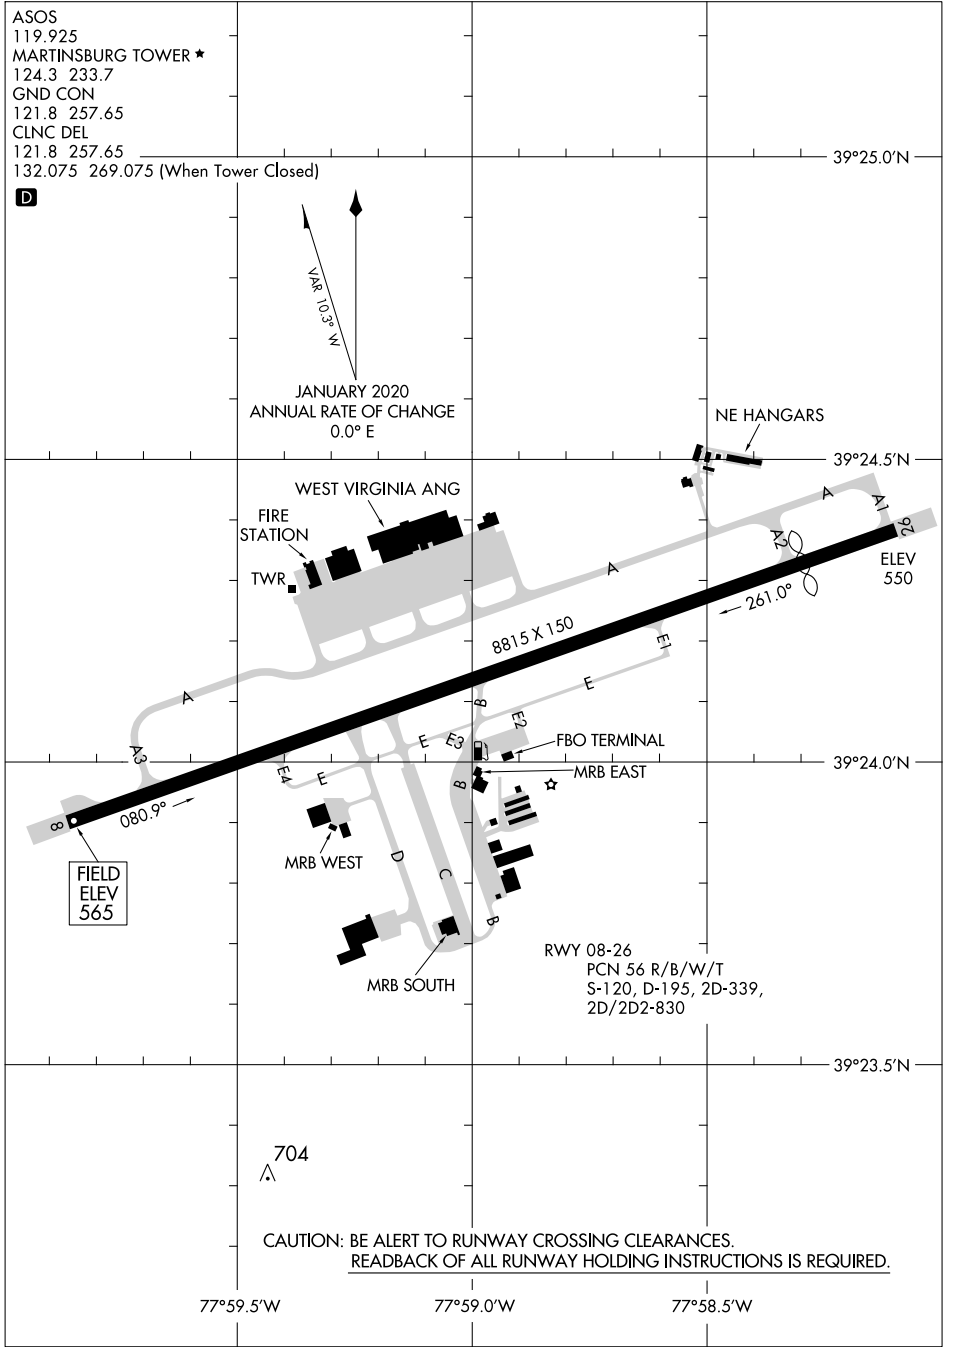

22195 **AIRPORT DIAGRAM** EASTERN WV RGNL/SHEPHERD FLD (MR.B)  
 AL-249 (FAA) MARTINSBURG, WEST VIRGINIA

NE-4, 21 MAR 2024 to 18 APR 2024

NE-4, 21 MAR 2024 to 18 APR 2024

**AIRPORT DIAGRAM** MARTINSBURG, WEST VIRGINIA  
 22195 EASTERN WV RGNL/SHEPHERD FLD (MR.B)