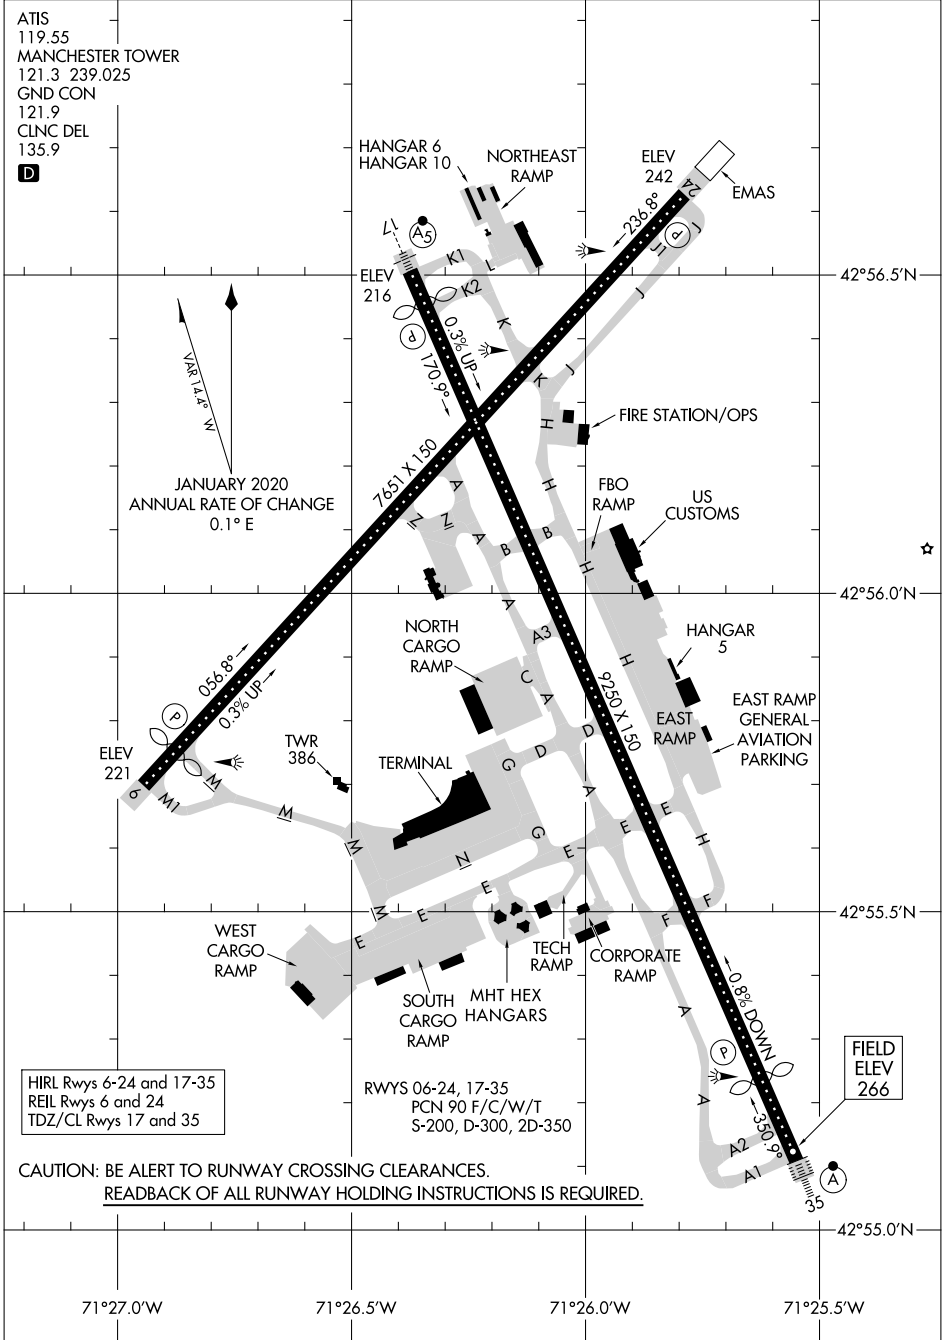

24025

AIRPORT DIAGRAM

AL-246 (FAA)

MANCHESTER BOSTON RGNL (MHT)
MANCHESTER, NEW HAMPSHIRE

ATIS
 119.55
 MANCHESTER TOWER
 121.3 239.025
 GND CON
 121.9
 CLNC DEL
 135.9
D

NE-1, 21 MAR 2024 to 18 APR 2024

NE-1, 21 MAR 2024 to 18 APR 2024

AIRPORT DIAGRAM

24025

MANCHESTER, NEW HAMPSHIRE
MANCHESTER BOSTON RGNL (MHT)