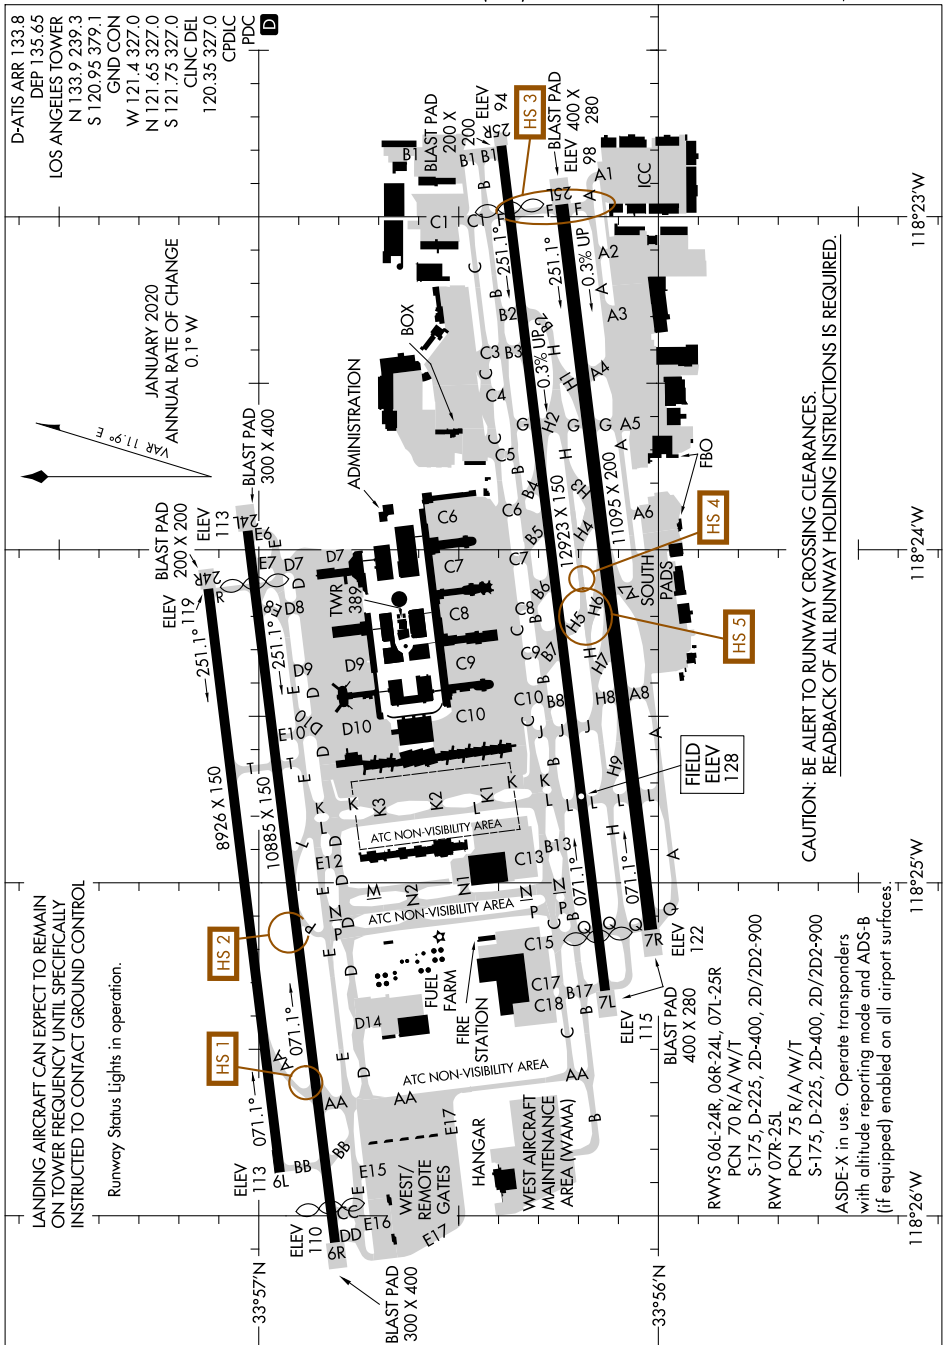

# AIRPORT DIAGRAM

AL-237 (FAA)

LOS ANGELES INTL (LAX)  
LOS ANGELES, CALIFORNIA

SW-3, 21 MAR 2024 to 18 APR 2024

SW-3, 21 MAR 2024 to 18 APR 2024

# AIRPORT DIAGRAM

LOS ANGELES, CALIFORNIA  
LOS ANGELES INTL (LAX)