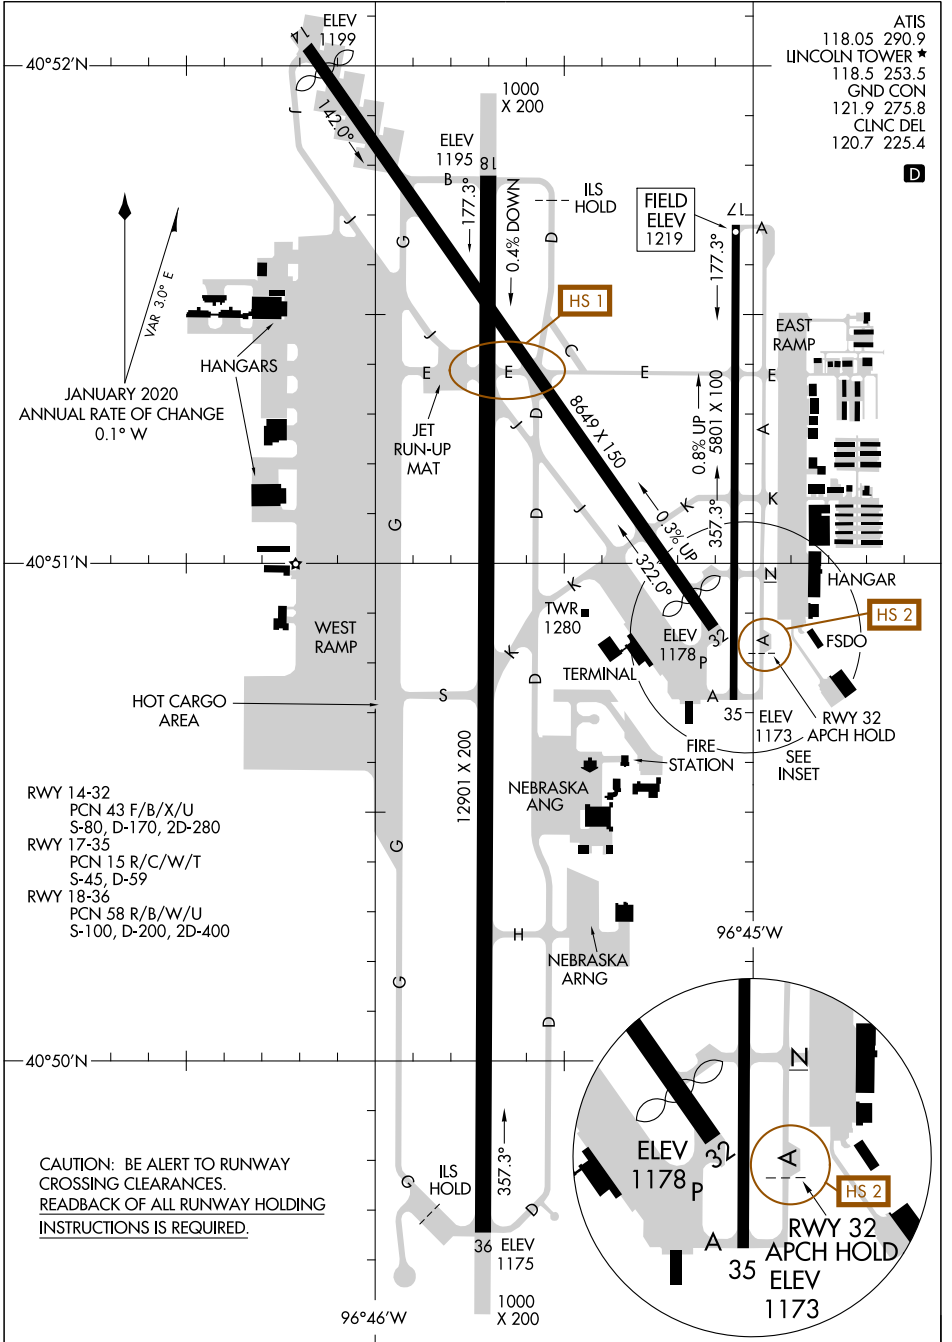

# AIRPORT DIAGRAM

AL-232 (FAA)

LINCOLN (LNK)  
LINCOLN, NEBRASKA

NC-2, 21 MAR 2024 to 18 APR 2024

# AIRPORT DIAGRAM

LINCOLN, NEBRASKA  
LINCOLN (LNK)