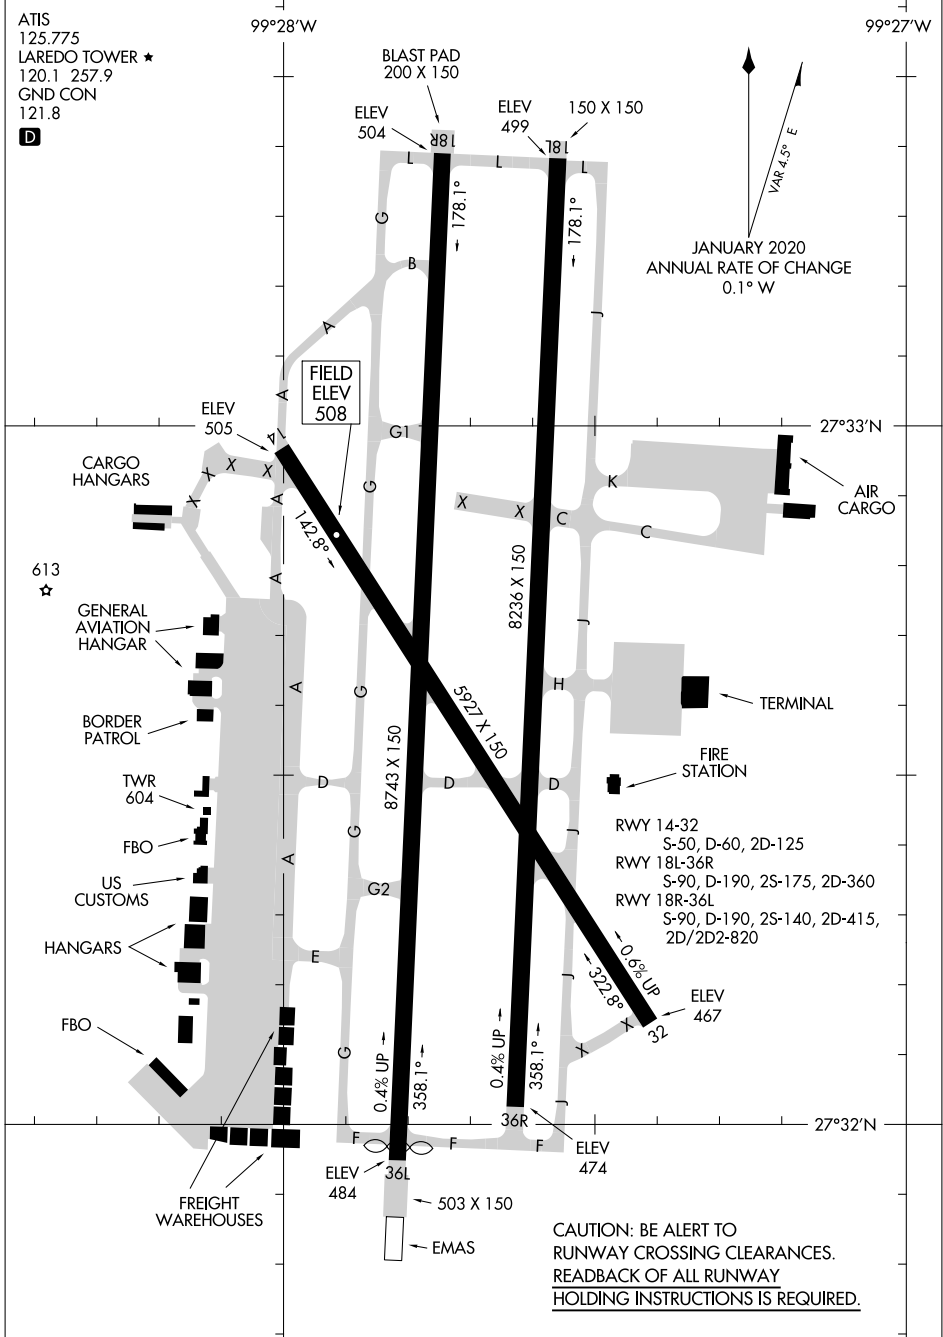

23222

# AIRPORT DIAGRAM

AL-226 (FAA)

LAREDO INTL (L.R.D)  
LAREDO, TEXAS

SC-3, 21 MAR 2024 to 18 APR 2024

SC-3, 21 MAR 2024 to 18 APR 2024

# AIRPORT DIAGRAM

23222

LAREDO, TEXAS  
LAREDO INTL (L.R.D)