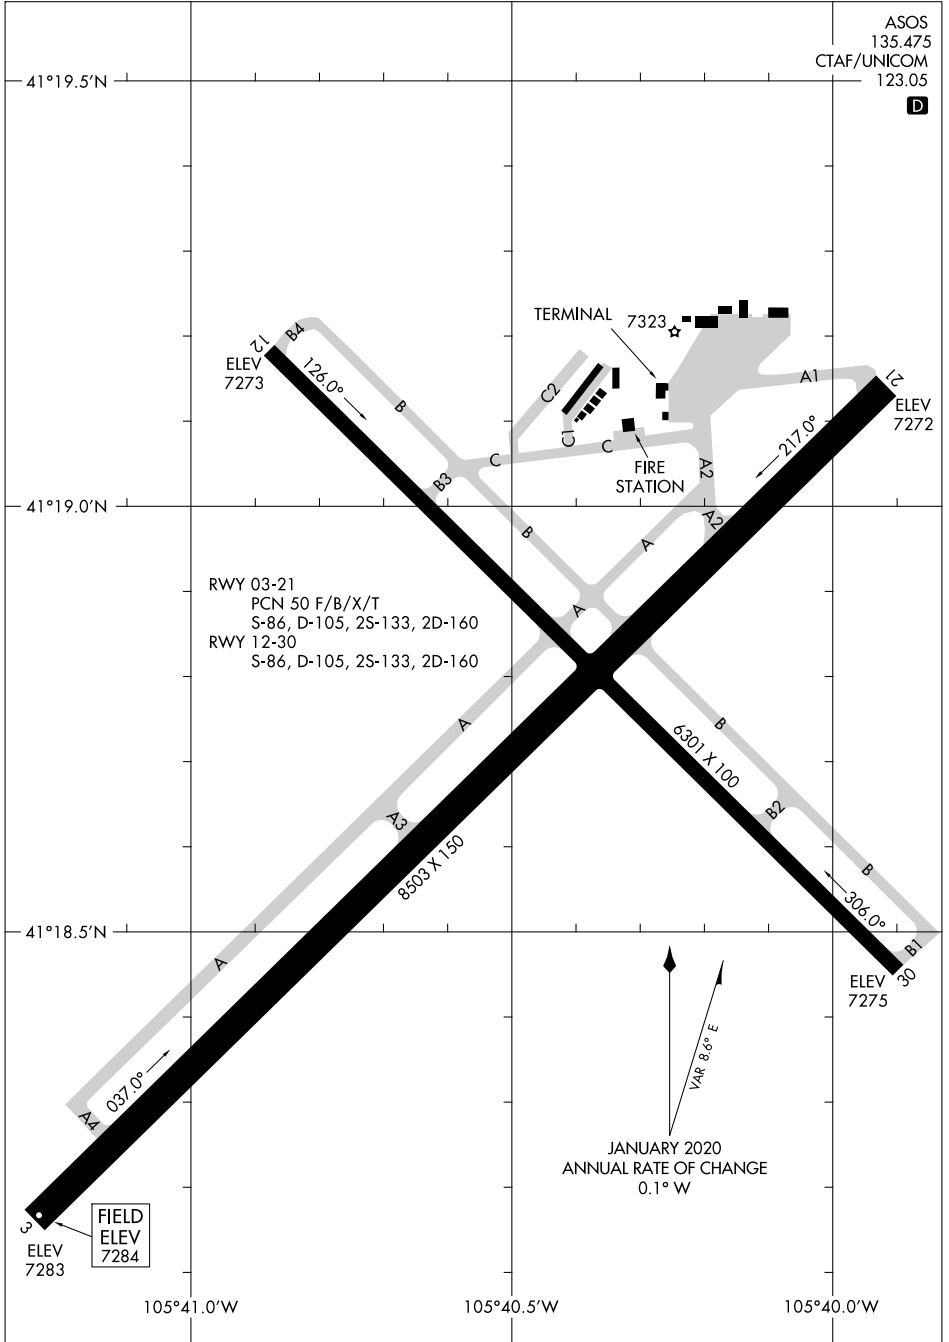

23110

AIRPORT DIAGRAM

AL-225 (FAA)

LARAMIE RGNL (LAR)
LARAMIE, WYOMING

ASOS
135.475
CTAF/UNICOM
123.05

NW-1, 21 MAR 2024 to 18 APR 2024

NW-1, 21 MAR 2024 to 18 APR 2024

AIRPORT DIAGRAM

23110

LARAMIE, WYOMING
LARAMIE RGNL (LAR)