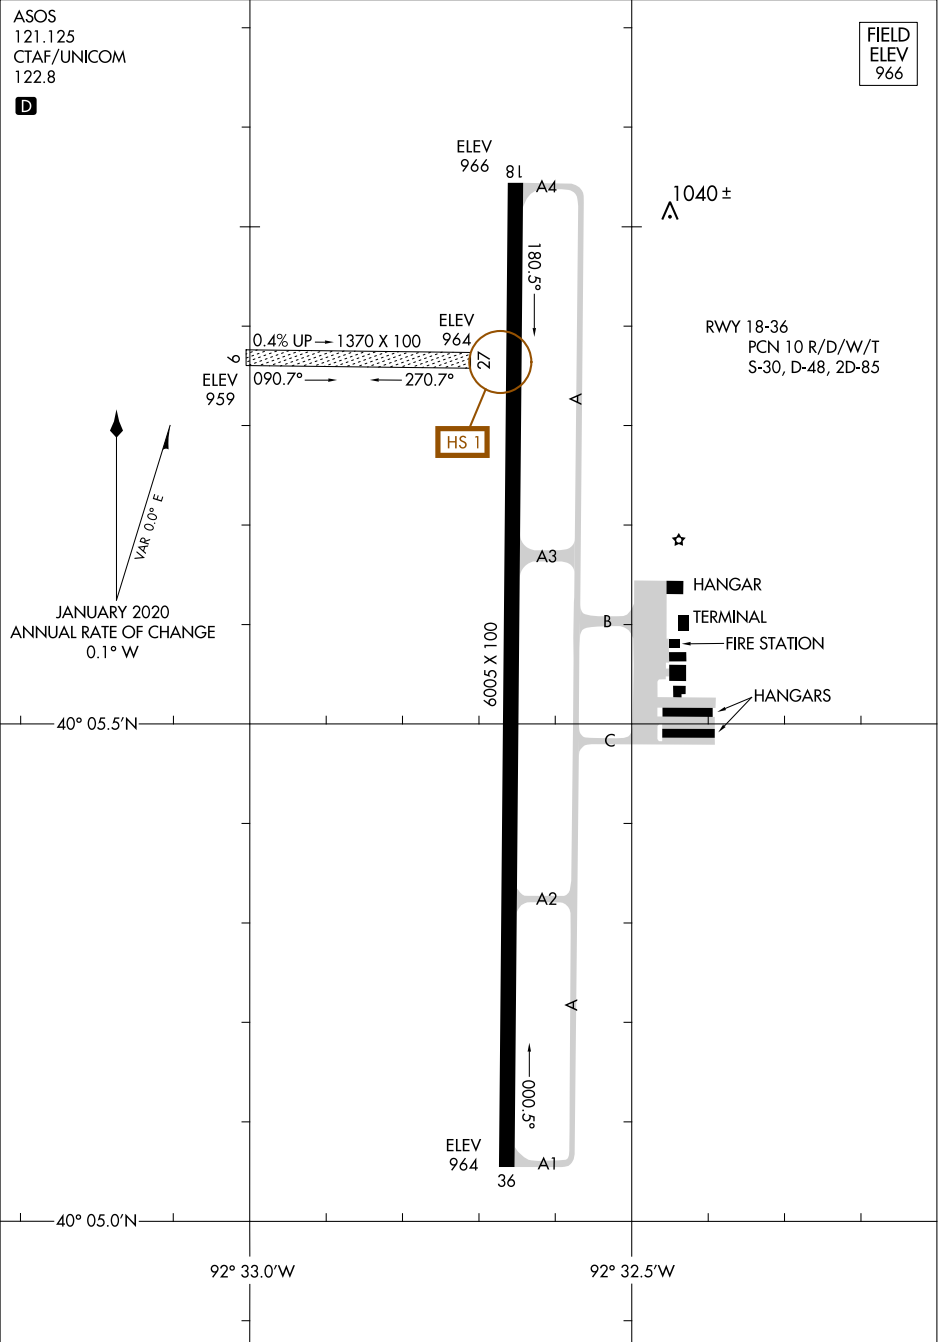

22363

# AIRPORT DIAGRAM

AL-217 (FAA)

KIRKSVILLE RGNL (IRK)  
KIRKSVILLE, MISSOURI

ASOS  
121.125  
CTAF/UNICOM  
122.8

FIELD  
ELEV  
966

NC-3, 21 MAR 2024 to 18 APR 2024

NC-3, 21 MAR 2024 to 18 APR 2024

# AIRPORT DIAGRAM

22363

KIRKSVILLE, MISSOURI  
KIRKSVILLE RGNL (IRK)