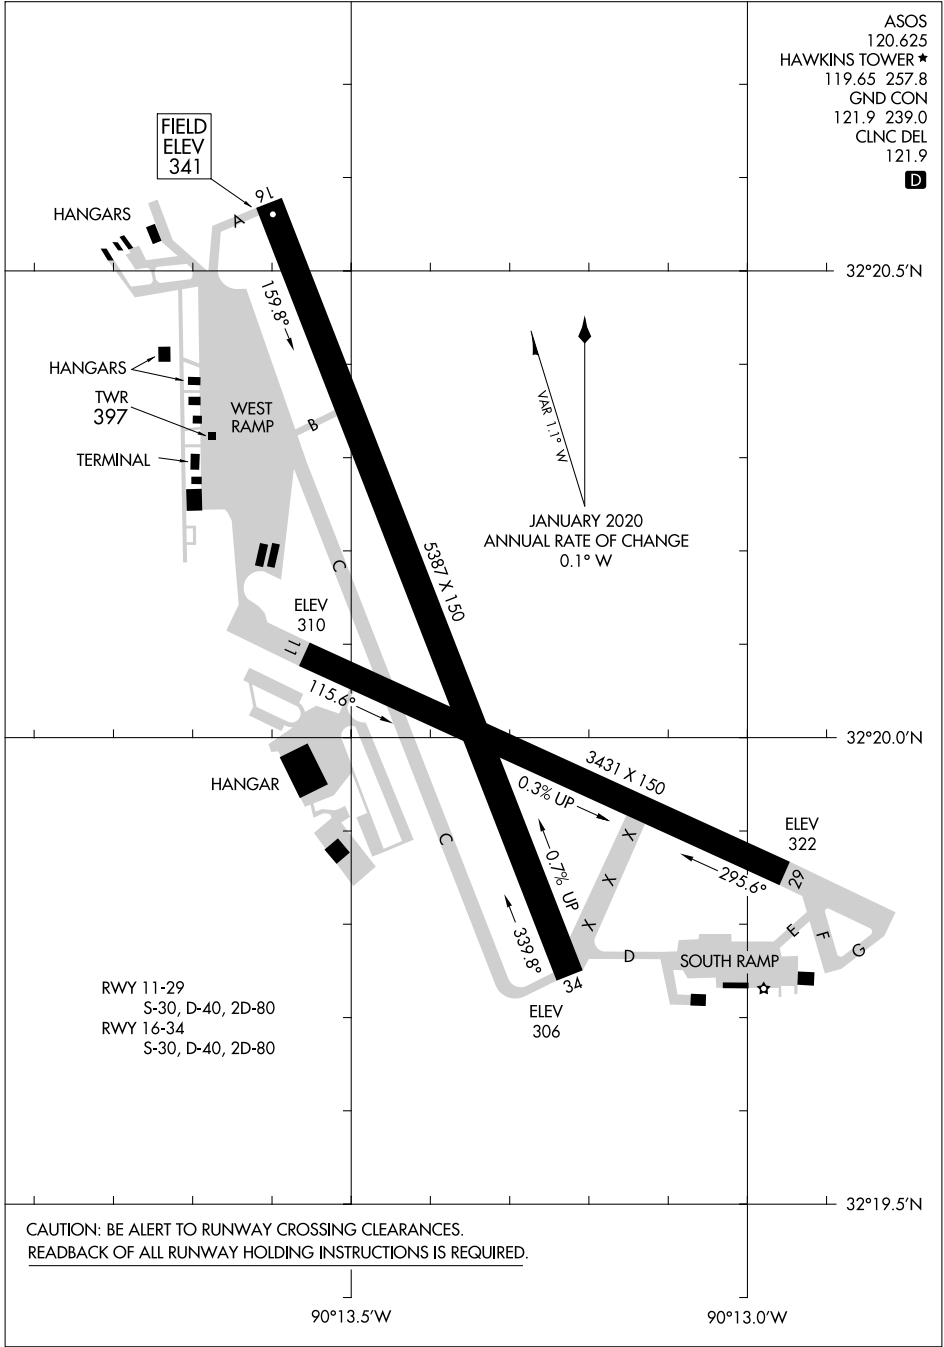

AIRPORT DIAGRAM

AL-206 (FAA)

HAWKINS FLD (HKS)
JACKSON, MISSISSIPPI

ASOS 120.625
 HAWKINS TOWER ★ 119.65 257.8
 GND CON 121.9 239.0
 CLNC DEL 121.9

D

SC-4, 21 MAR 2024 to 18 APR 2024

SC-4, 21 MAR 2024 to 18 APR 2024

AIRPORT DIAGRAM

JACKSON, MISSISSIPPI
HAWKINS FLD (HKS)