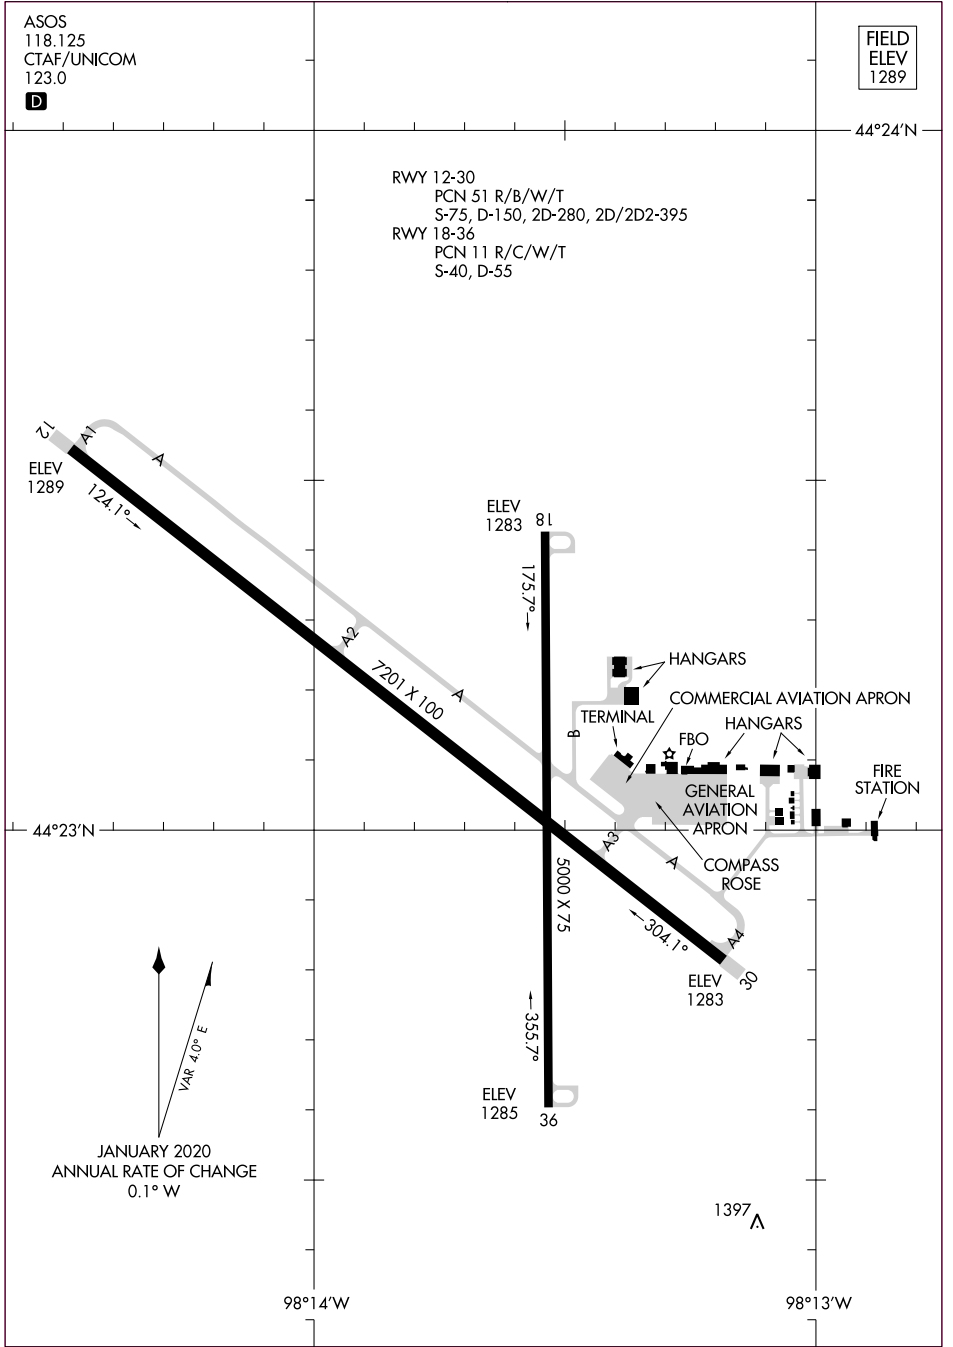

22139

AIRPORT DIAGRAM

AL-202 (FAA)

HURON RGNL (HON)
HURON, SOUTH DAKOTA

ASOS
118.125
CTAF/UNICOM
123.0

FIELD
ELEV
1289

44°24'N

RWY 12-30
PCN 51 R/B/W/T
S-75, D-150, 2D-280, 2D/2D2-395
RWY 18-36
PCN 11 R/C/W/T
S-40, D-55

NC-1, 21 MAR 2024 to 18 APR 2024

NC-1, 21 MAR 2024 to 18 APR 2024

ELEV
1289

ELEV
1283

ELEV
1285

ELEV
1283

1397

44°23'N

98°14'W

98°13'W

AIRPORT DIAGRAM

22139

HURON, SOUTH DAKOTA
HURON RGNL (HON)