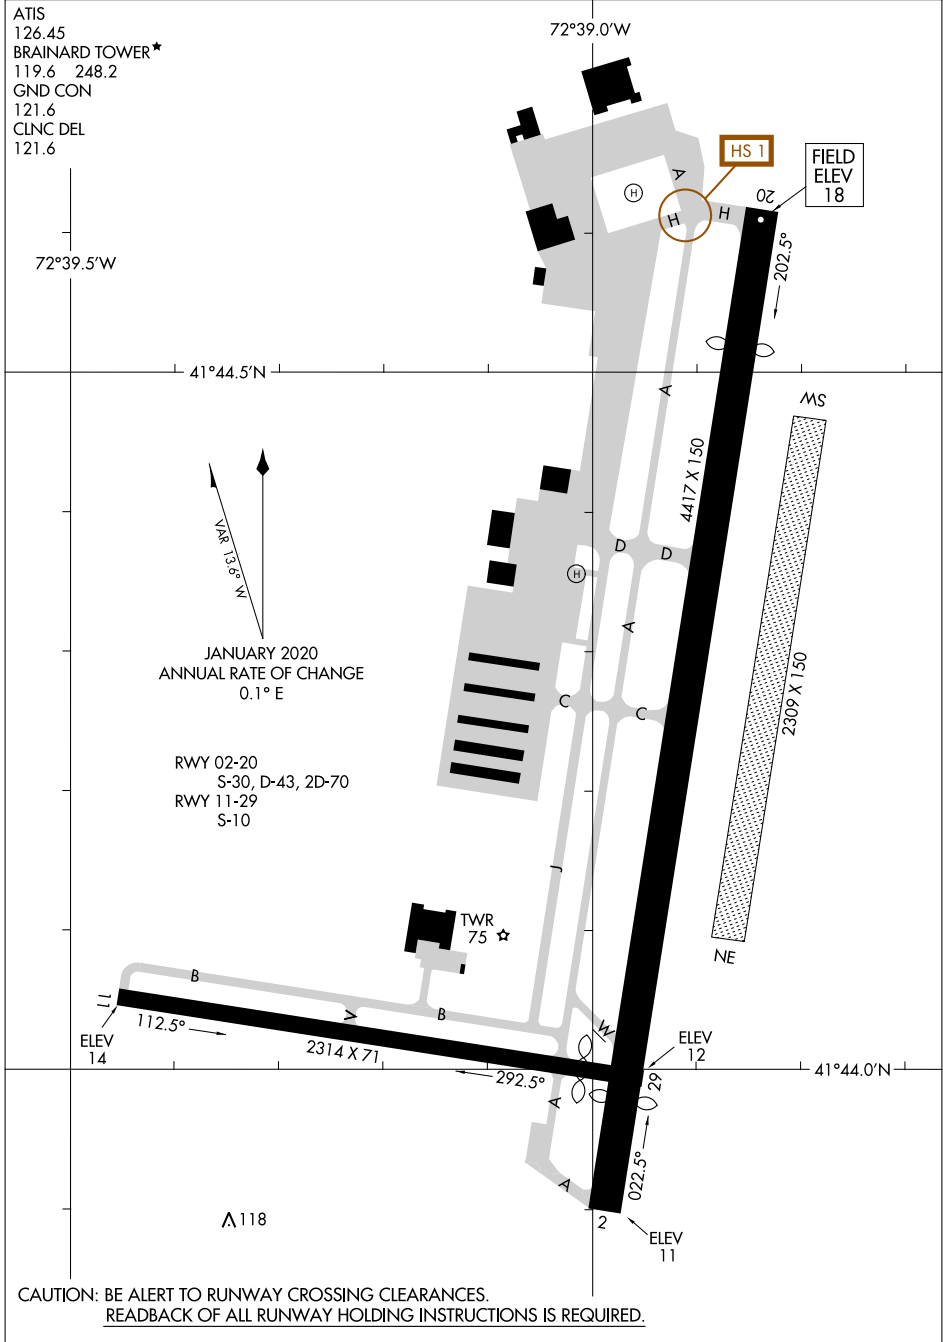

23166

AIRPORT DIAGRAM

AL-189 (FAA)

HARTFORD-BRAINARD (HFD)
HARTFORD, CONNECTICUT

ATIS
126.45
BRAINARD TOWER*
119.6 248.2
GND CON
121.6
CLNC DEL
121.6

NE-1, 21 MAR 2024 to 18 APR 2024

NE-1, 21 MAR 2024 to 18 APR 2024

CAUTION: BE ALERT TO RUNWAY CROSSING CLEARANCES.
READBACK OF ALL RUNWAY HOLDING INSTRUCTIONS IS REQUIRED.

AIRPORT DIAGRAM

23166

HARTFORD, CONNECTICUT
HARTFORD-BRAINARD (HFD)