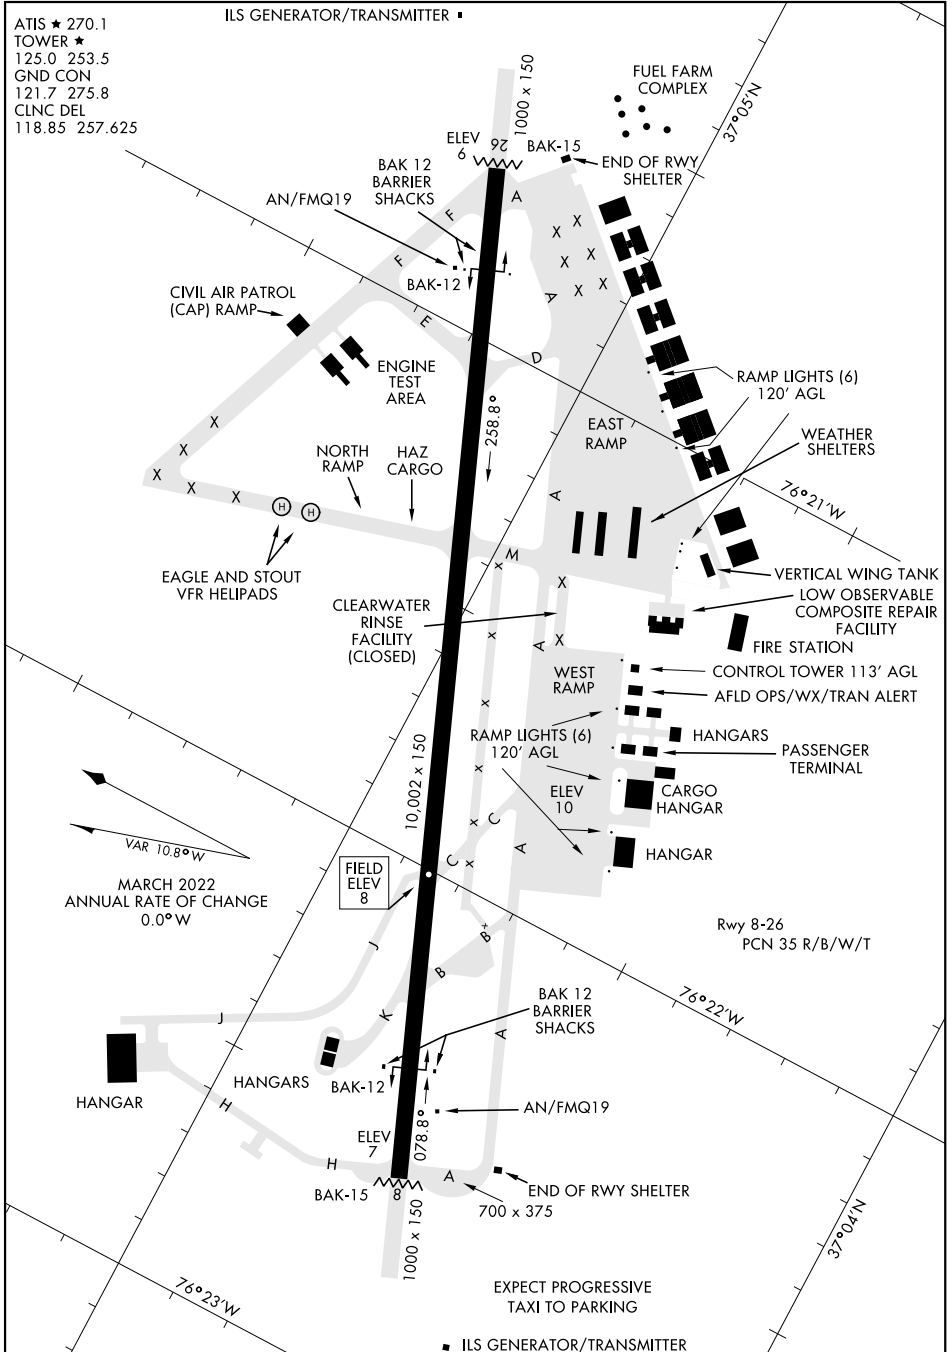

AIRPORT DIAGRAM

AL-185 [USAF]

LANGLEY AFB (KLF1)

HAMPTON, VIRGINIA

ATIS ★ 270.1
 TOWER ★
 125.0 253.5
 GND CON
 121.7 275.8
 CLNC DEL
 118.85 257.625

ILS GENERATOR/TRANSMITTER ■

NE-3, 21 MAR 2024 to 18 APR 2024

NE-3, 21 MAR 2024 to 18 APR 2024

AIRPORT DIAGRAM

HAMPTON, VIRGINIA

LANGLEY AFB (KLF1)