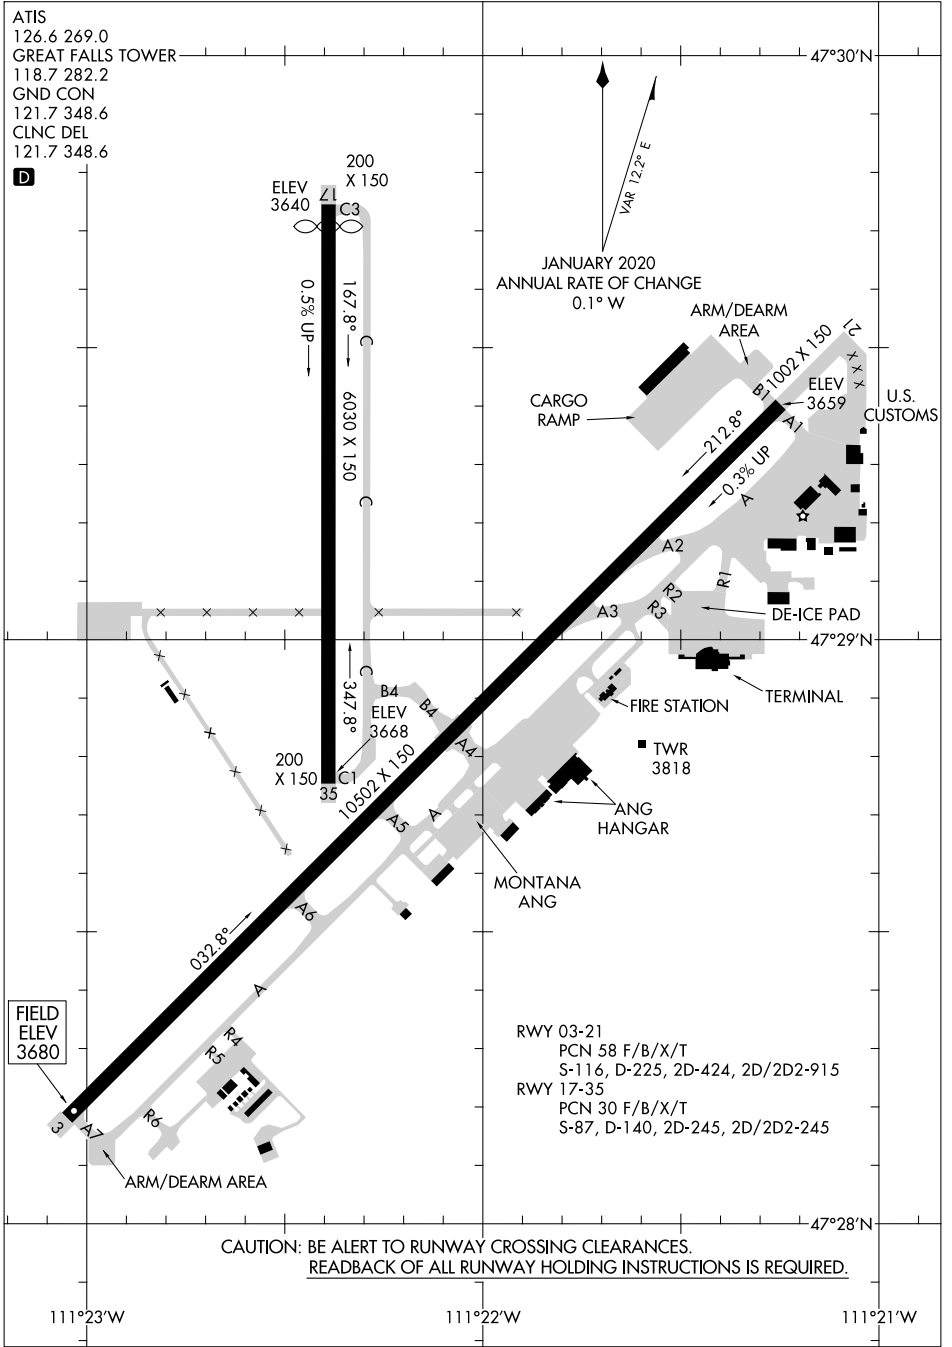

23334

# AIRPORT DIAGRAM

AL-177 (FAA)

GREAT FALLS INTL (GTF)  
GREAT FALLS, MONTANA

ATIS  
 126.6 269.0  
 GREAT FALLS TOWER  
 118.7 282.2  
 GND CON  
 121.7 348.6  
 CLNC DEL  
 121.7 348.6

NW-1, 21 MAR 2024 to 18 APR 2024

NW-1, 21 MAR 2024 to 18 APR 2024

# AIRPORT DIAGRAM

23334

GREAT FALLS, MONTANA  
GREAT FALLS INTL (GTF)