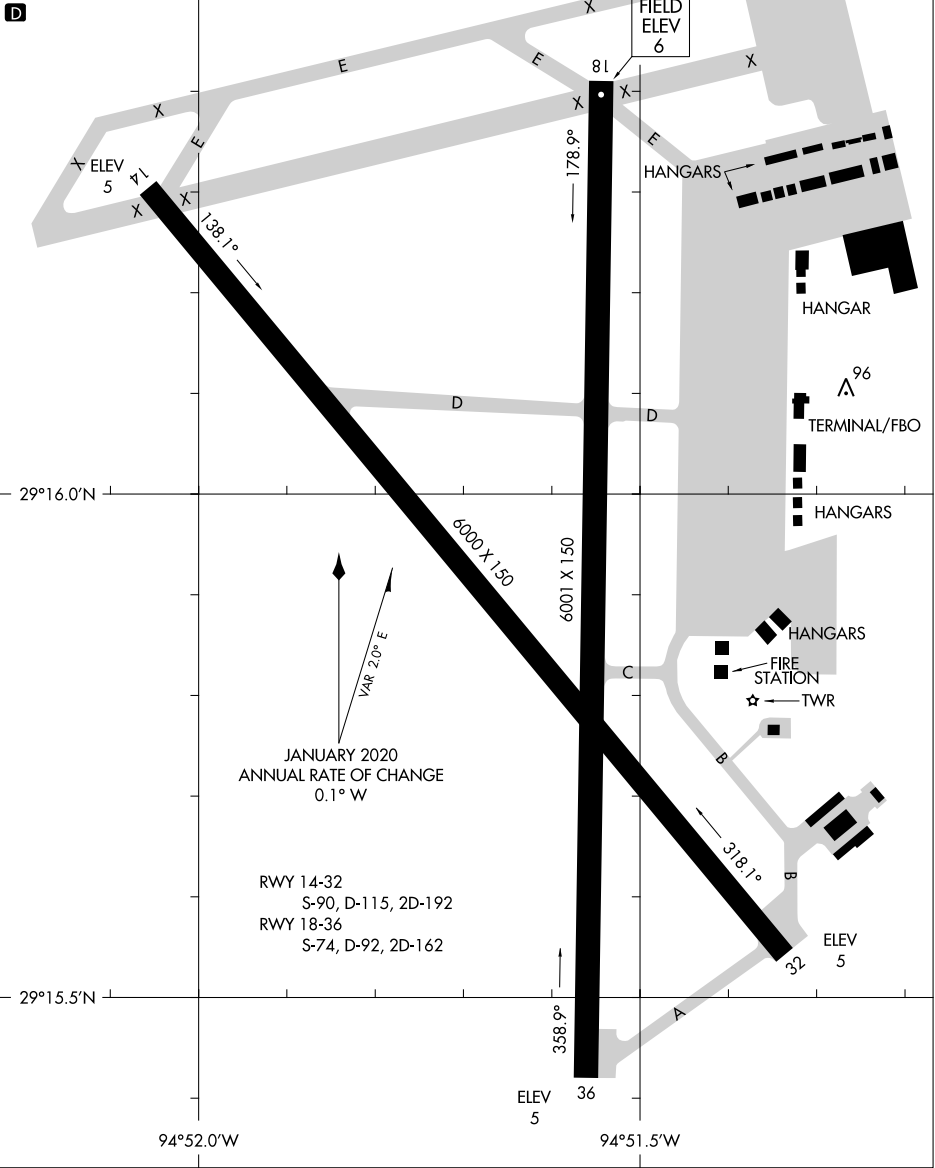

22307

AIRPORT DIAGRAM

SCHOLES INTL AT GALVESTON (GLS)
GALVESTON, TEXAS

AL-164 (FAA)

ASOS
123.950
GALVESTON TOWER ★
120.575
GND CON
118.625
CLNC DEL (When Tower Closed)
135.35 29°16.5'N

CAUTION: BE ALERT TO RUNWAY CROSSING CLEARANCES.
READBACK OF ALL RUNWAY HOLDING INSTRUCTIONS IS REQUIRED.

SC-5, 21 MAR 2024 to 18 APR 2024

SC-5, 21 MAR 2024 to 18 APR 2024

AIRPORT DIAGRAM

22307

SCHOLES INTL AT GALVESTON (GLS)
GALVESTON, TEXAS