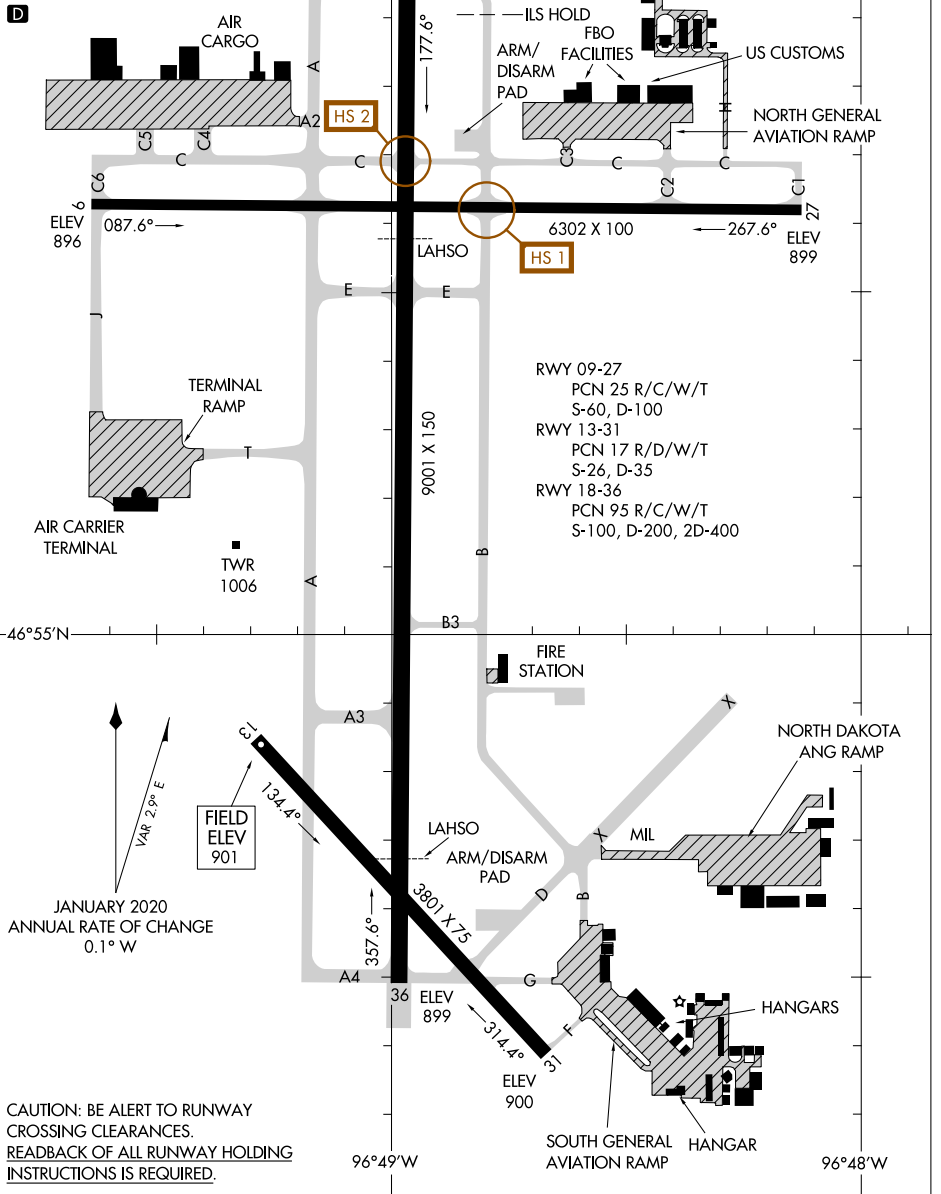

AIRPORT DIAGRAM

AL-144 (FAA)

HECTOR INTL (F.A.R.)
FARGO, NORTH DAKOTA

ATIS
 124.5 379.2
 FARGO TOWER
 133.8 290.4
 GND CON
 121.9 348.6
 CLNC DEL
 121.9 348.6

NC-1, 21 MAR 2024 to 18 APR 2024

NC-1, 21 MAR 2024 to 18 APR 2024