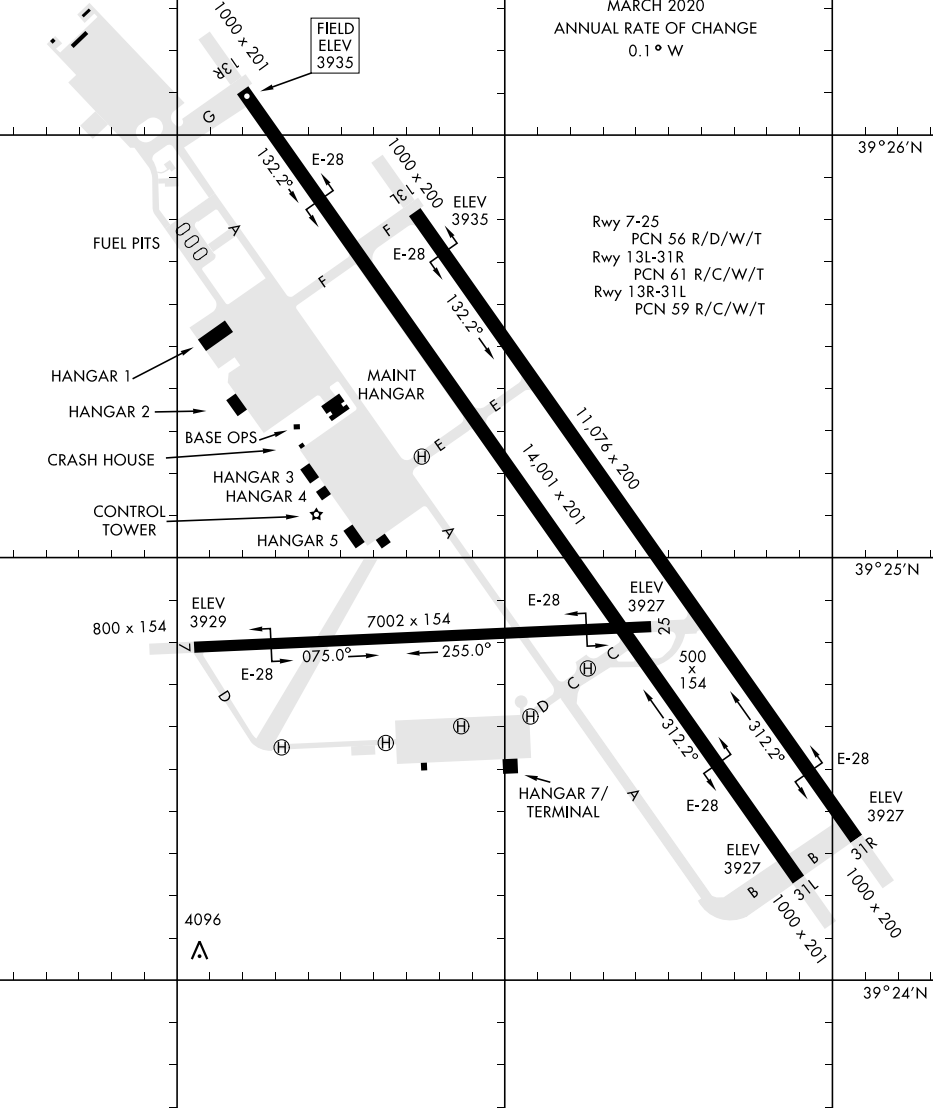

AIRPORT DIAGRAM

AFD-143 [USN]

FALLON NAS (VAN VOORHIS FLD) (KNFL)

FALLON, NEVADA

ATIS ★
 370.925
 NAVY FALLON TOWER ★
 119.25 340.2
 GND CON
 251.15
 CLNC DEL
 353.55

COMBAT AIRCRAFT LOADING AREA

MARCH 2020
 ANNUAL RATE OF CHANGE
 0.1 ° W

Rwy 7-25
 PCN 56 R/D/W/T
 Rwy 13L-31R
 PCN 61 R/C/W/T
 Rwy 13R-31L
 PCN 59 R/C/W/T

SW-4, 21 MAR 2024 to 18 APR 2024

SW-4, 21 MAR 2024 to 18 APR 2024

AIRPORT DIAGRAM

FALLON, NEVADA

FALLON NAS (VAN VOORHIS FLD) (KNFL)