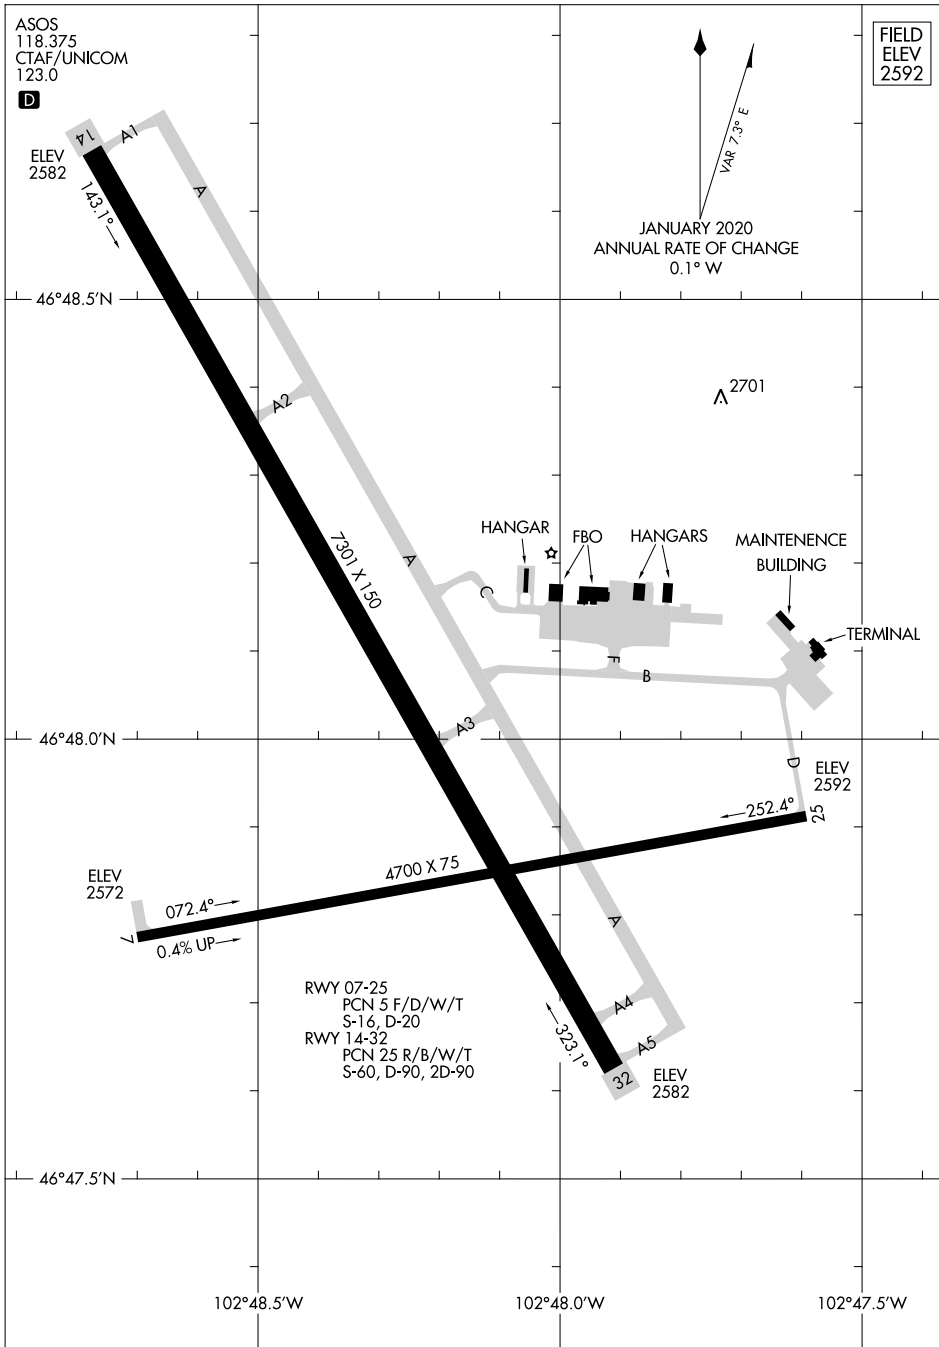

23054

AIRPORT DIAGRAM

DICKINSON/THEODORE ROOSEVELT RGNL (DIK)
AL-120 (FAA)
DICKINSON, NORTH DAKOTA

ASOS
118.375
CTAF/UNICOM
123.0

FIELD
ELEV
2592

NC-1, 21 MAR 2024 to 18 APR 2024

NC-1, 21 MAR 2024 to 18 APR 2024

AIRPORT DIAGRAM

23054

DICKINSON, NORTH DAKOTA
DICKINSON/THEODORE ROOSEVELT RGNL (DIK)