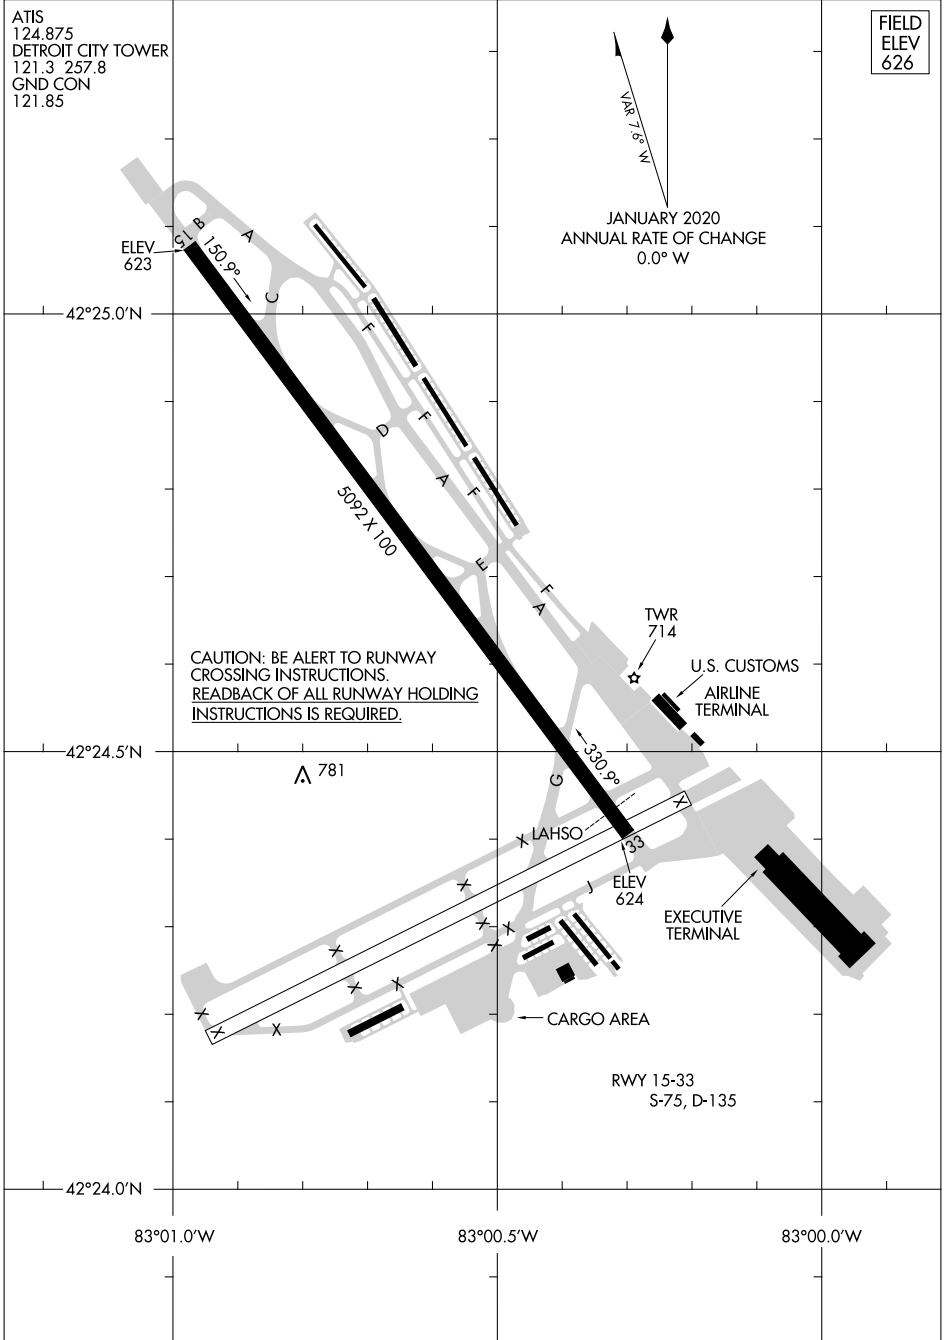

24081

AIRPORT DIAGRAM

AL-118 (FAA)

COLEMAN A YOUNG MUNI (D'E'T)

DETROIT, MICHIGAN

ATIS
 124.875
 DETROIT CITY TOWER
 121.3 257.8
 GND CON
 121.85

FIELD
 ELEV
 626

EC-1, 21 MAR 2024 to 18 APR 2024

EC-1, 21 MAR 2024 to 18 APR 2024

AIRPORT DIAGRAM

24081

DETROIT, MICHIGAN

COLEMAN A YOUNG MUNI (D'E'T)