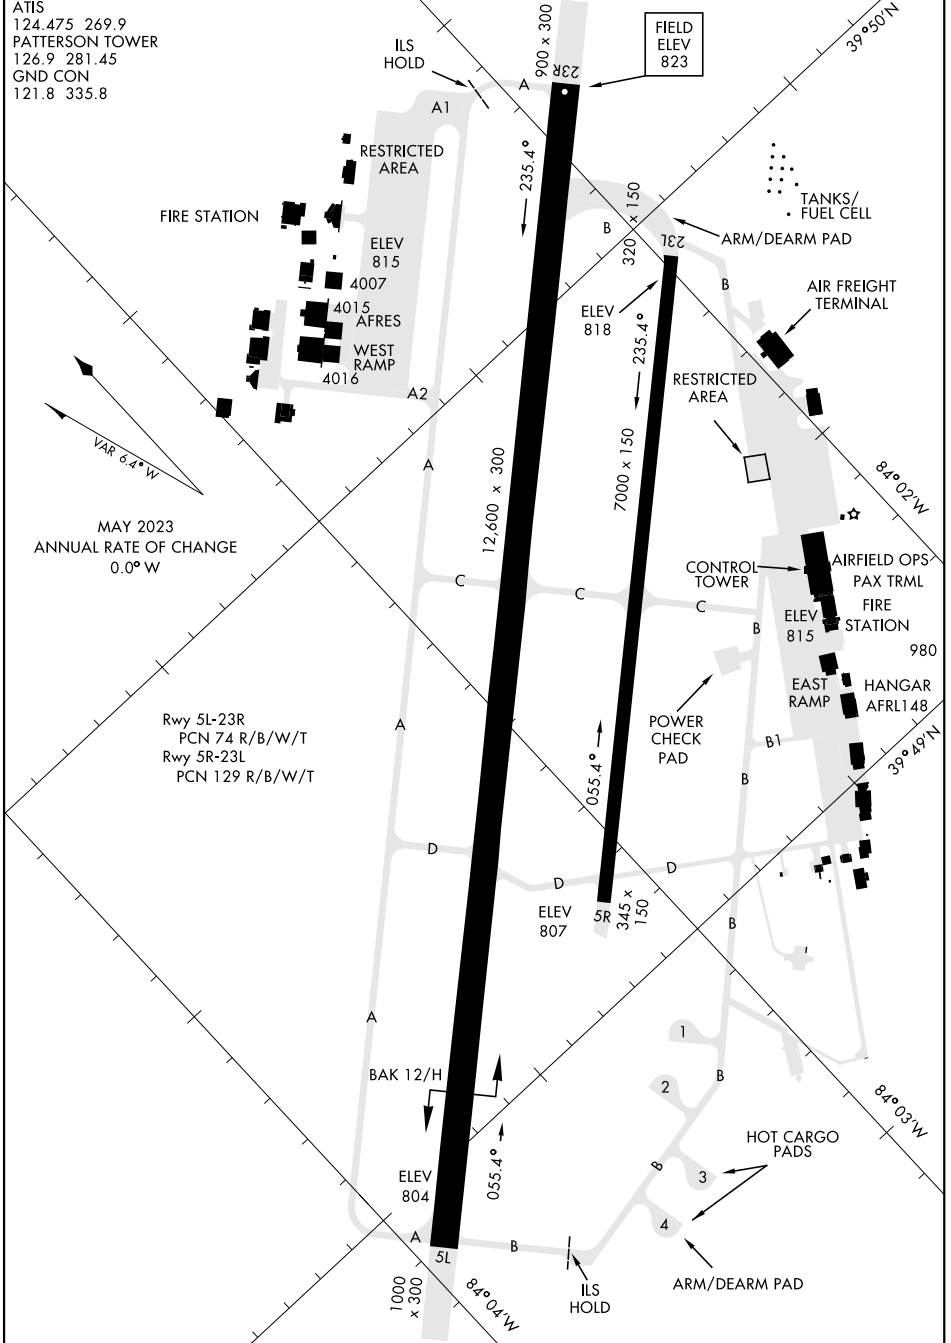

# AIRPORT DIAGRAM

ATIS  
 124.475 269.9  
 PATTERSON TOWER  
 126.9 281.45  
 GND CON  
 121.8 335.8

EC-2, 21 MAR 2024 to 18 APR 2024

EC-2, 21 MAR 2024 to 18 APR 2024

# AIRPORT DIAGRAM