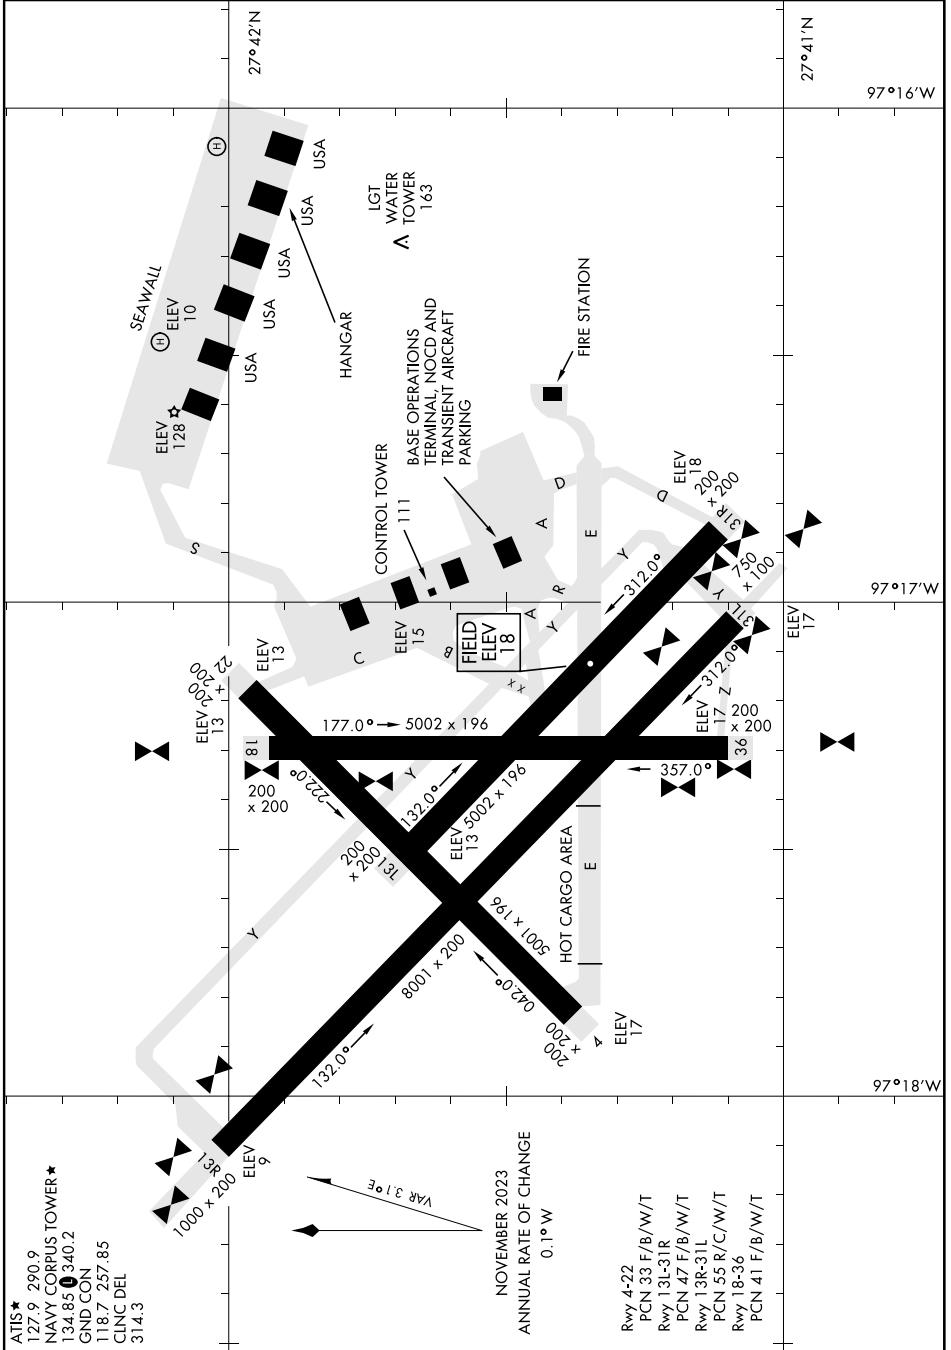

AIRPORT DIAGRAM

[USN]

CORPUS CHRISTI NAS (TRUAX FLD) (KNGP)

CORPUS CHRISTI, TEXAS

SC-3, 21 MAR 2024 to 18 APR 2024

SC-3, 21 MAR 2024 to 18 APR 2024

AIRPORT DIAGRAM

CORPUS CHRISTI, TEXAS
CORPUS CHRISTI NAS (TRUAX FLD) (KNGP)

ATIS*
127.9 290.9
NAVY CORPUS TOWER*
134.85 340.2
GND CON
118.7 257.85
CLNC DEL
314.3

Rwy 4-22
PCN 33 F/B/W/T
Rwy 13L-31R
PCN 47 F/B/W/T
Rwy 13R-31L
PCN 55 R/C/W/T
Rwy 18-36
PCN 41 F/B/W/T