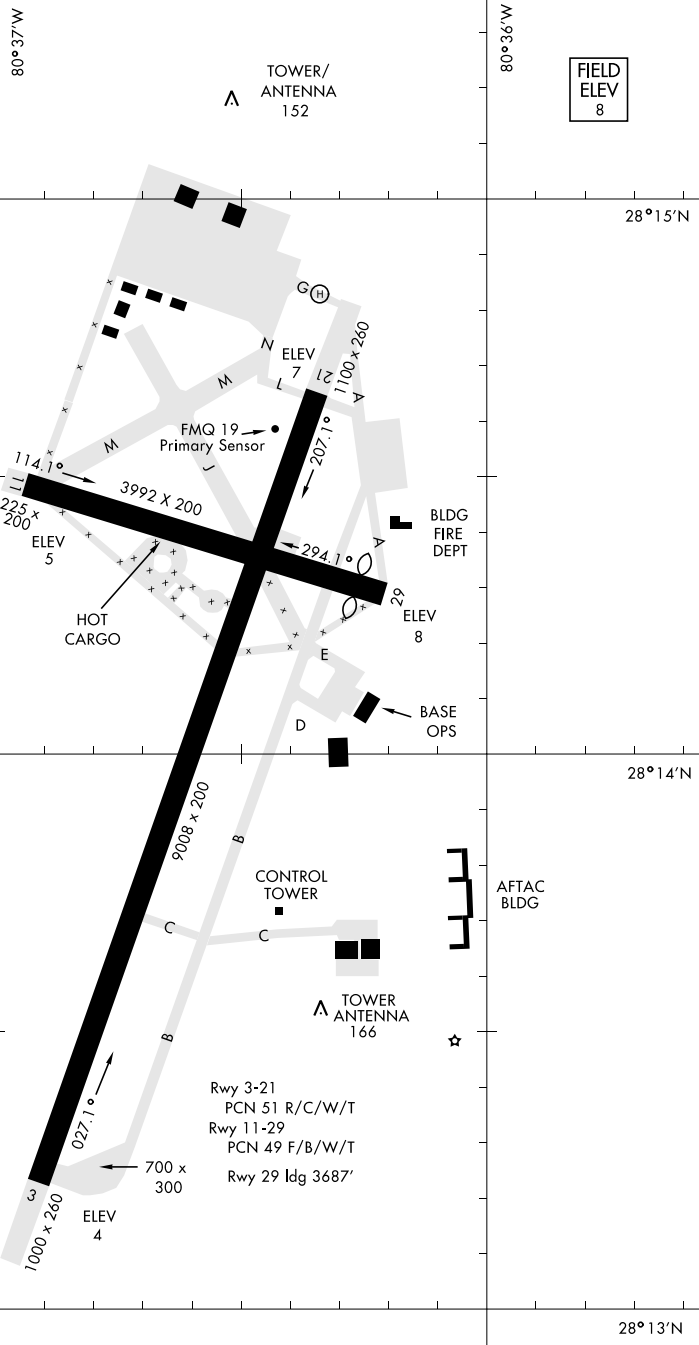

# AIRPORT DIAGRAM

AL-38 [USSF]

PATRICK SFB (KCOF)  
COCOA BEACH, FLORIDA

ATIS ★ 119.175 273.5  
 TOWER ★  
 133.75 269.375  
 GND CON  
 124.35 335.8  
 CLNC DEL  
 118.4 289.4

FIELD  
ELEV  
8

JULY 2022  
 ANNUAL RATE OF CHANGE  
 0.1° W

SE-3, 21 MAR 2024 to 18 APR 2024

SE-3, 21 MAR 2024 to 18 APR 2024