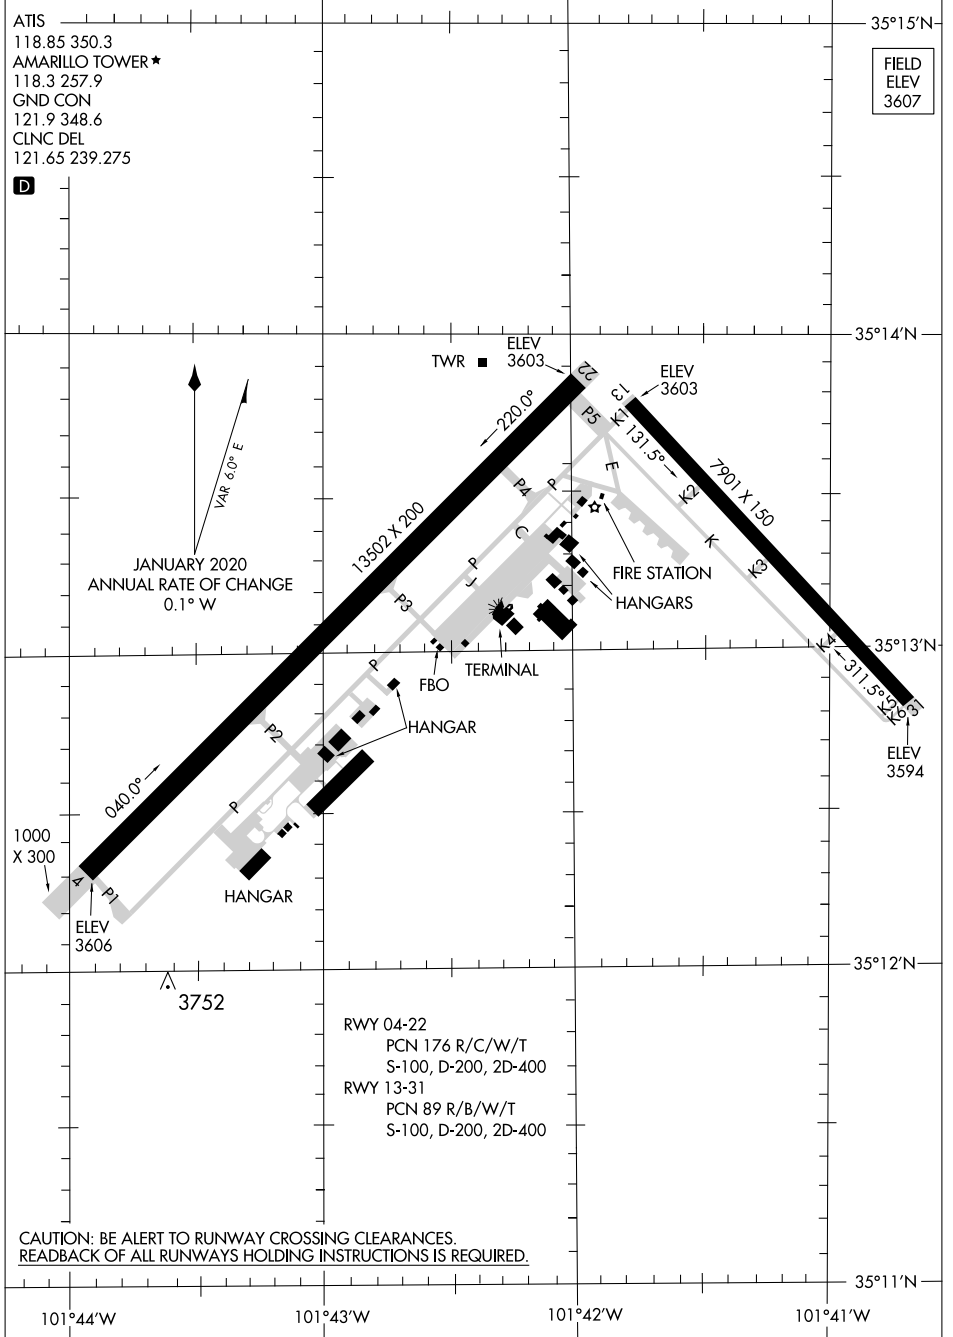

AIRPORT DIAGRAM

RICK HUSBAND AMARILLO INTL (AMA)
AMARILLO, TEXAS

AL-19 (FAA)

SC-2, 21 MAR 2024 to 18 APR 2024

SC-2, 21 MAR 2024 to 18 APR 2024

AIRPORT DIAGRAM

RICK HUSBAND AMARILLO INTL (AMA)
AMARILLO, TEXAS