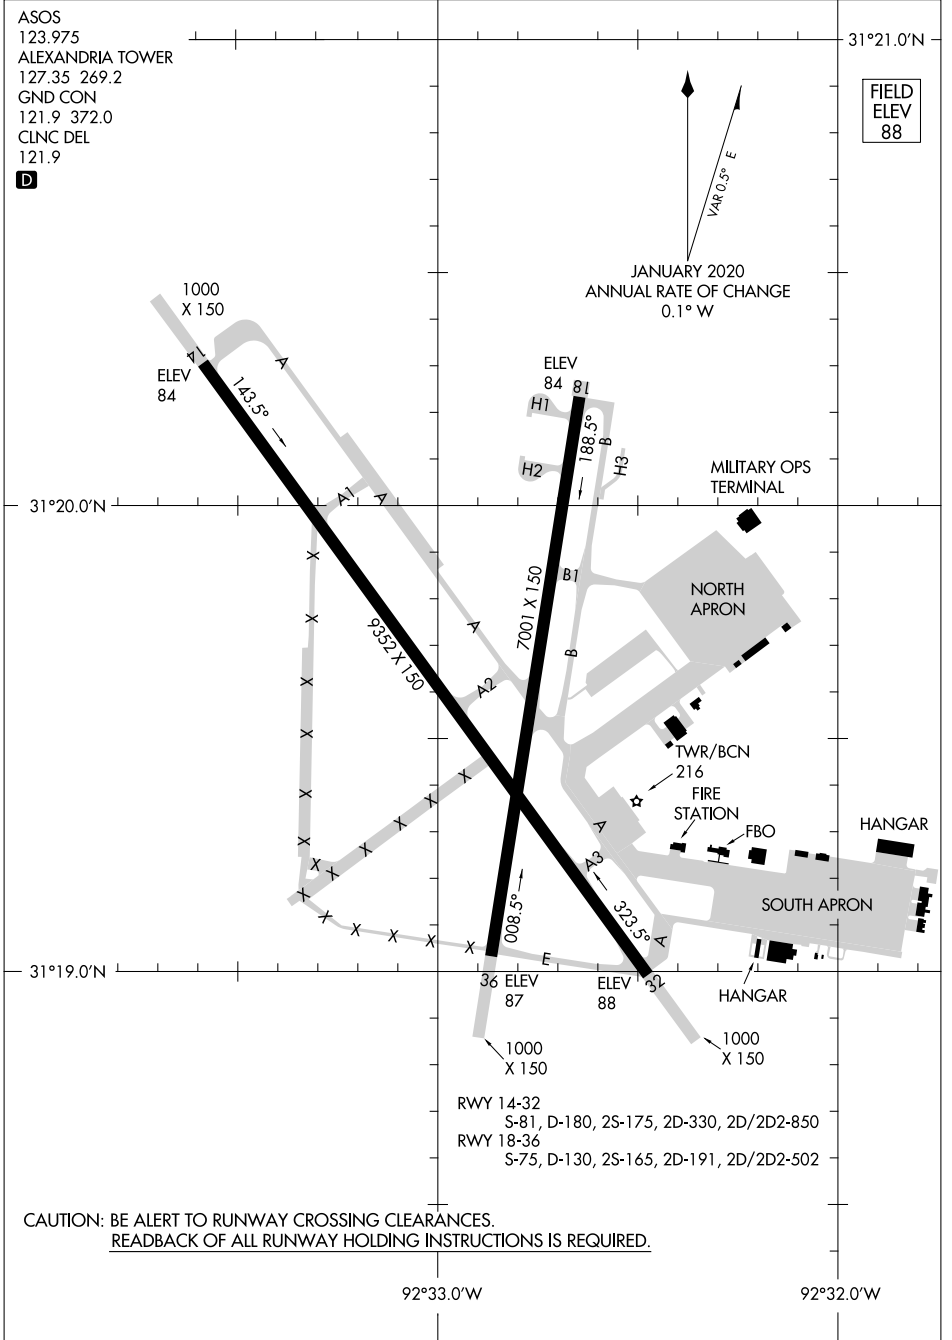

21280

AIRPORT DIAGRAM

AL-13 (FAA)

ALEXANDRIA INTL (AEX)
ALEXANDRIA, LOUISIANA

ASOS
123.975
ALEXANDRIA TOWER
127.35 269.2
GND CON
121.9 372.0
CLNC DEL
121.9

FIELD
ELEV
88

D

↑
VAR 0.5° E
JANUARY 2020
ANNUAL RATE OF CHANGE
0.1° W

SC-4, 21 MAR 2024 to 18 APR 2024

SC-4, 21 MAR 2024 to 18 APR 2024

CAUTION: BE ALERT TO RUNWAY CROSSING CLEARANCES.
READBCK OF ALL RUNWAY HOLDING INSTRUCTIONS IS REQUIRED.

92°33.0'W

92°32.0'W

AIRPORT DIAGRAM