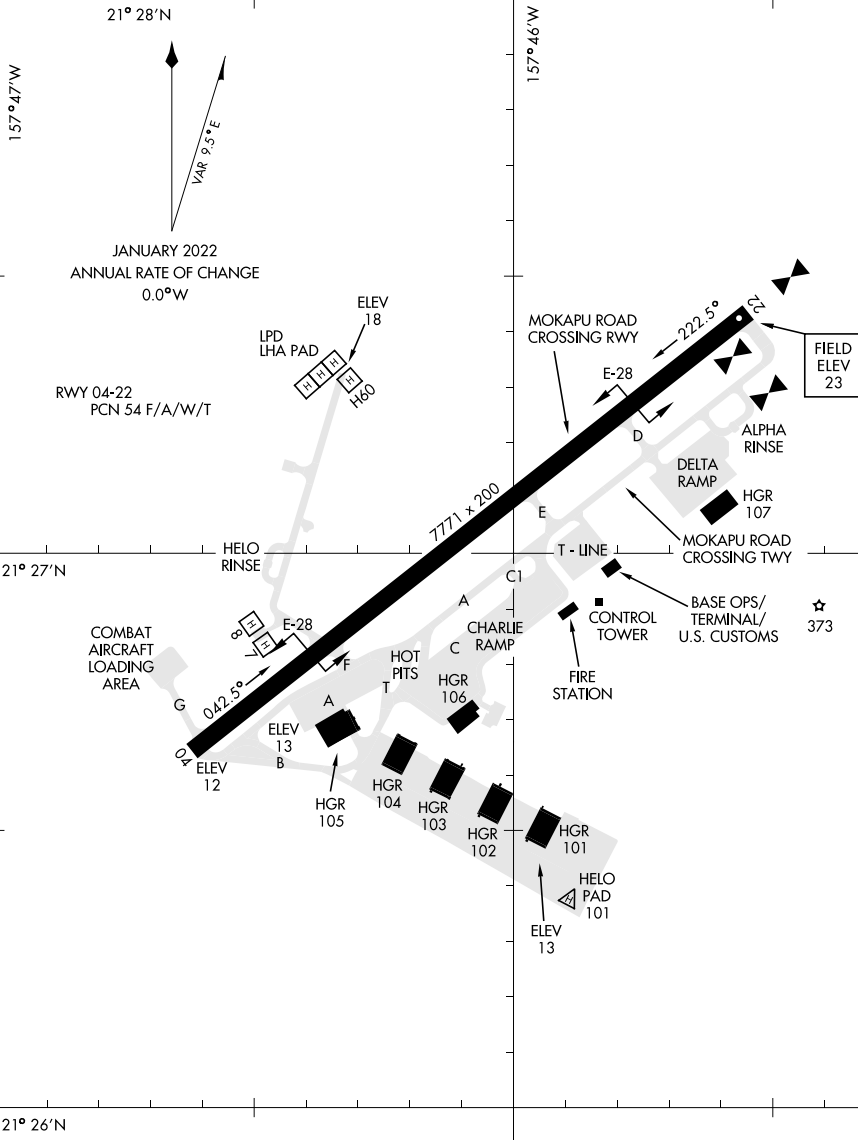

AIRPORT DIAGRAM

AFD-757 [USN]

KANEOHE BAY MCAS (PHNG)

MOKAPU POINT, OAHU I., HAWAII

ATIS 284.5
 TOWER
 120.7 (CTAF) 360.2 342.6
 GND CON
 382.8
 CLNC DEL
 294.7

PAC, 25 JAN 2024 to 21 MAR 2024

PAC, 25 JAN 2024 to 21 MAR 2024

AIRPORT DIAGRAM

MOKAPU POINT, OAHU I., HAWAII

KANEOHE BAY MCAS (PHNG)