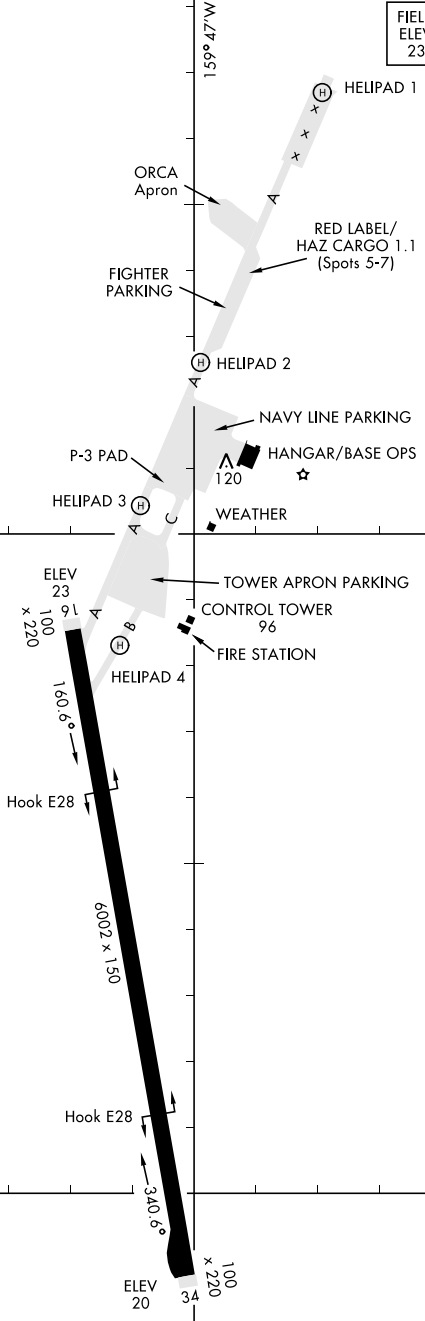

# AIRPORT DIAGRAM

AL-767 [USN]

BARKING SANDS PMRF (PHBK)

KEKAHA, KAUAI I, HAWAII

ATIS 128.0 ★  
 TOWER ★  
 126.2 360.2  
 GND CON ★  
 124.2 340.2

FIELD  
 ELEV  
 23

159°48'W

22°02'N

22°01'N

Rwy 16-34  
 PCN 51 F/A/W/T

PAC, 25 JAN 2024 to 21 MAR 2024

PAC, 25 JAN 2024 to 21 MAR 2024