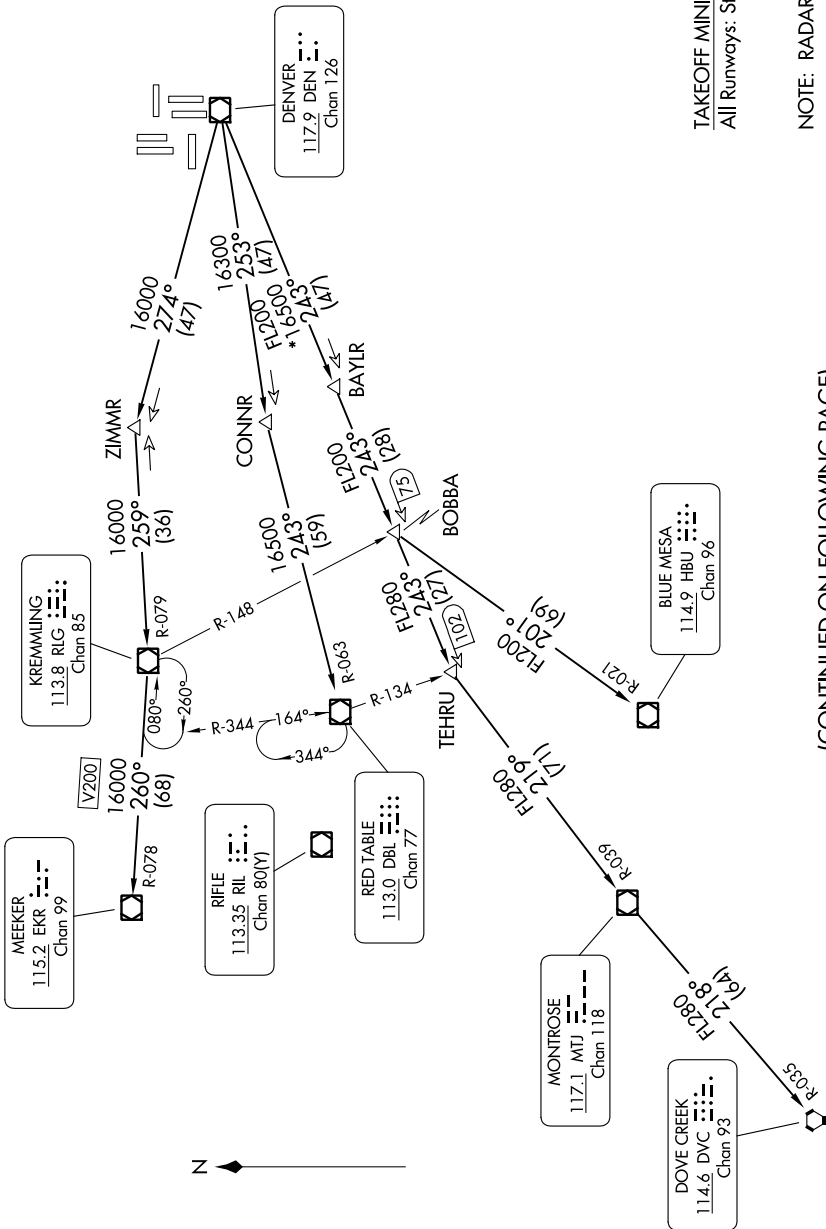

ROCKIES FIVE DEPARTURE

AL-9077 (FAA)

DENVER INTL (DEN)
DENVER, COLORADO

DENVER DEP CON
126.1 360.75
D-ATIS DEP
134.025
CLNC DEL
118.75
CPDIC

**TOP ALTITUDE:
10000**

TAKEOFF MINIMUMS
All Runways: Standard.

NOTE: RADAR required.

NOTE: Chart not to scale.

(CONTINUED ON FOLLOWING PAGE)

SW-1, 22 FEB 2024 to 21 MAR 2024

SW-1, 22 FEB 2024 to 21 MAR 2024

ROCKIES FIVE DEPARTURE

DENVER, COLORADO
DENVER INTL (DEN)