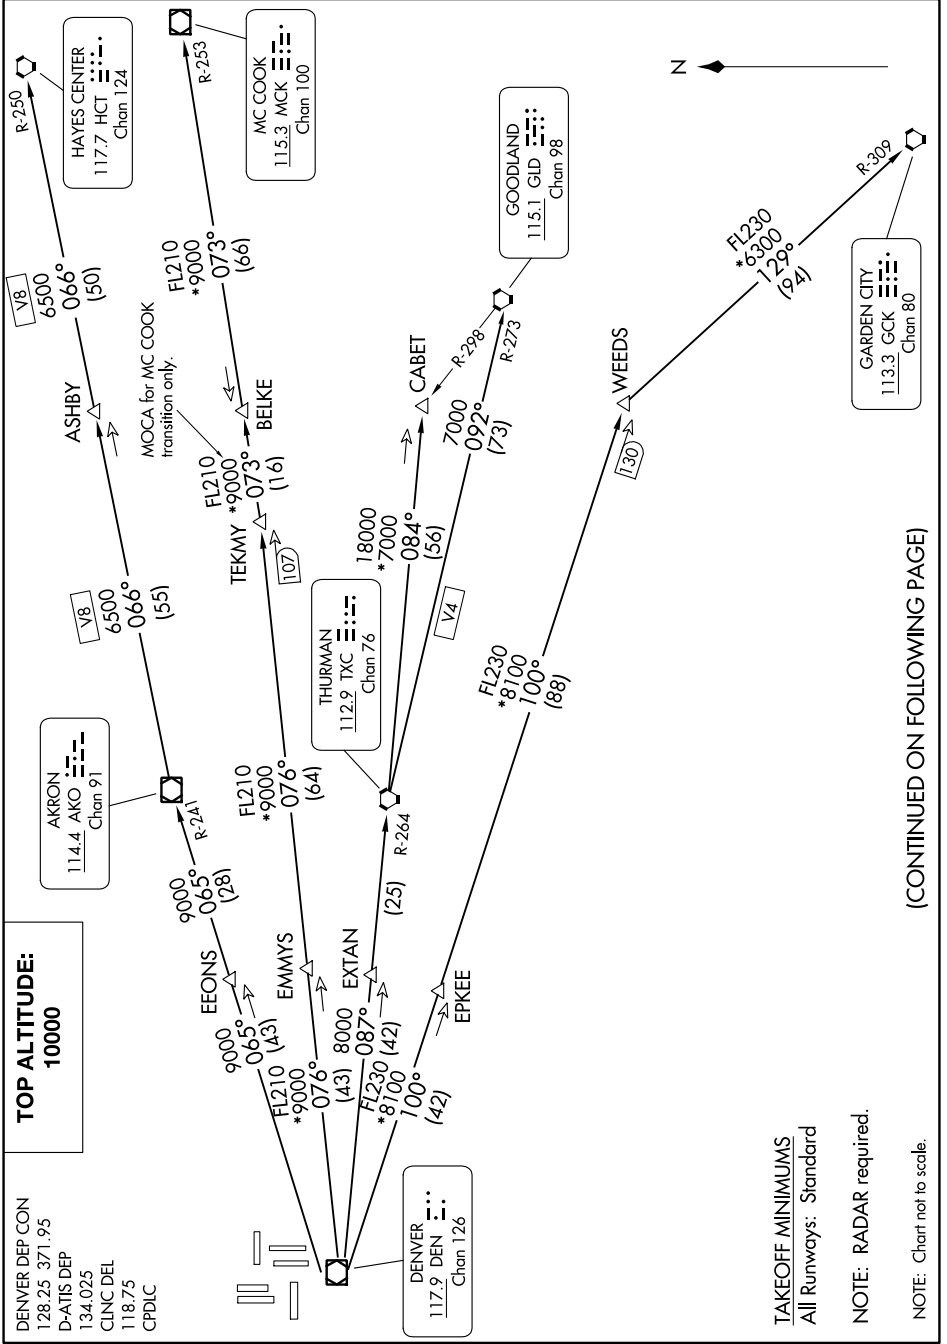

PLAINS ONE DEPARTURE

AL-9077 (FAA)

DENVER INTL (DEN)
DENVER, COLORADO

SW-1, 22 FEB 2024 to 21 MAR 2024

(CONTINUED ON FOLLOWING PAGE)

PLAINS ONE DEPARTURE

DENVER, COLORADO
DENVER INTL (DEN)

SW-1, 22 FEB 2024 to 21 MAR 2024

TAKEOFF MINIMUMS
All Runways: Standard

NOTE: RADAR required.

NOTE: Chart not to scale.