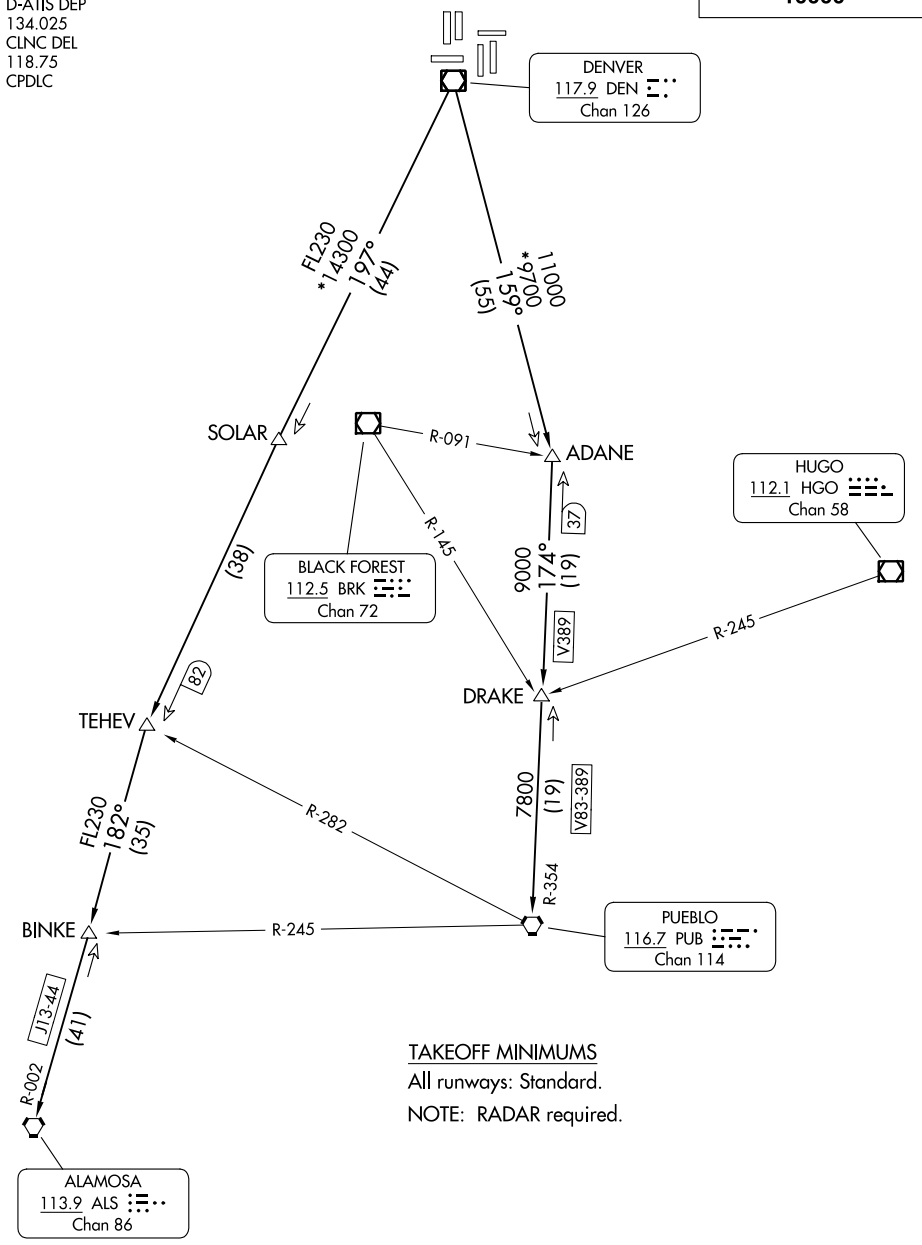

# PIKES TWO DEPARTURE

AL-9077 (FAA)

DENVER INTL (DEN)  
DENVER, COLORADO

DENVER DEP CON  
128.45 251.075  
D-ATIS DEP  
134.025  
CLNC DEL  
118.75  
CPDLC

**TOP ALTITUDE:  
10000**

SW-1, 22 FEB 2024 to 21 MAR 2024

SW-1, 22 FEB 2024 to 21 MAR 2024

(CONTINUED ON FOLLOWING PAGE)

NOTE: Chart not to scale.