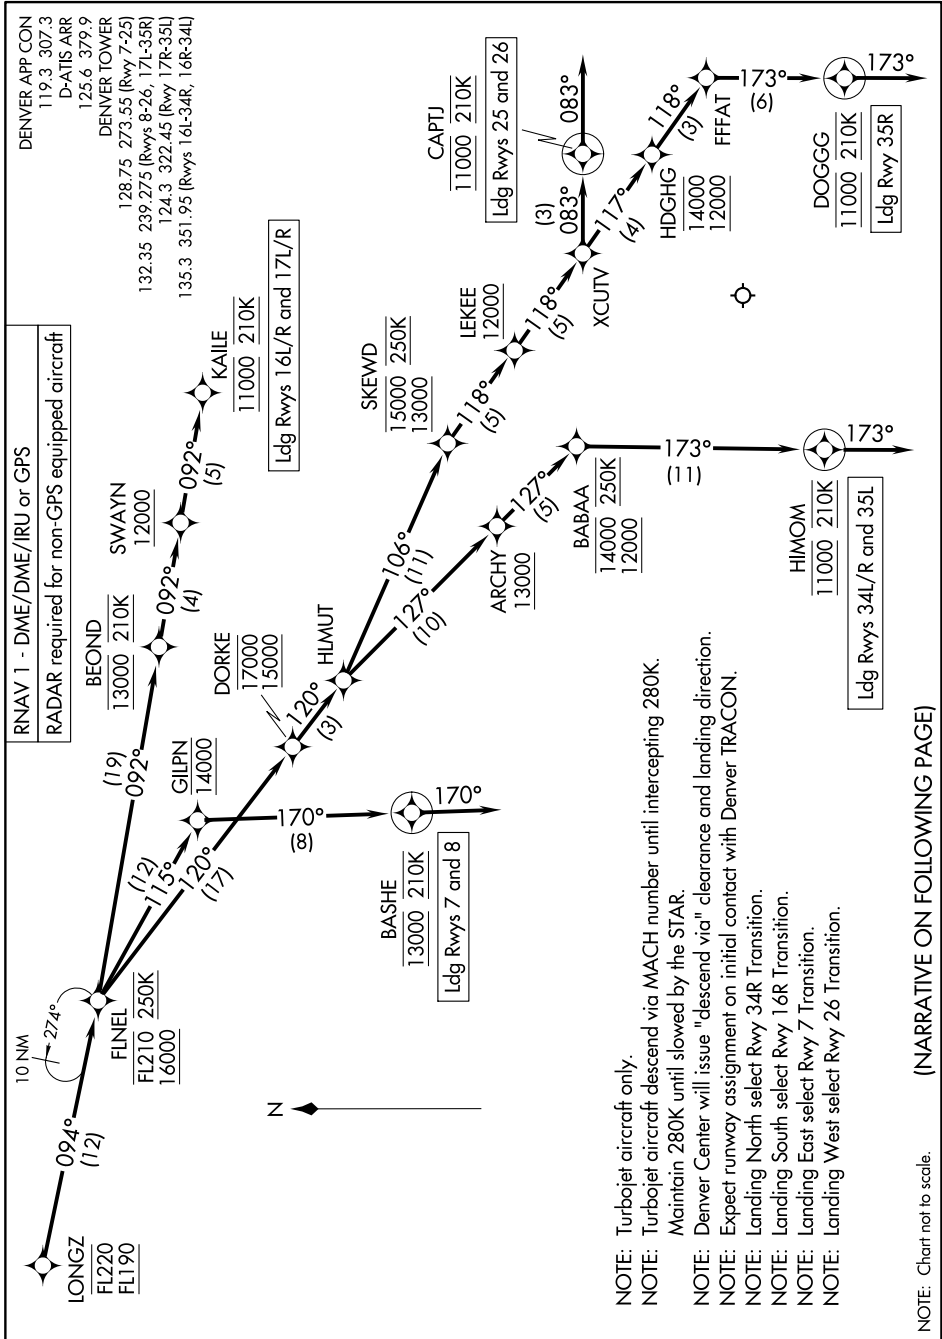

LONGZ TWO ARRIVAL (RNAV) Arrival Routes

SW-1, 22 FEB 2024 to 21 MAR 2024

NOTE: Chart not to scale.

(NARRATIVE ON FOLLOWING PAGE)

SW-1, 22 FEB 2024 to 21 MAR 2024

LONGZ TWO ARRIVAL (RNAV) Arrival Routes