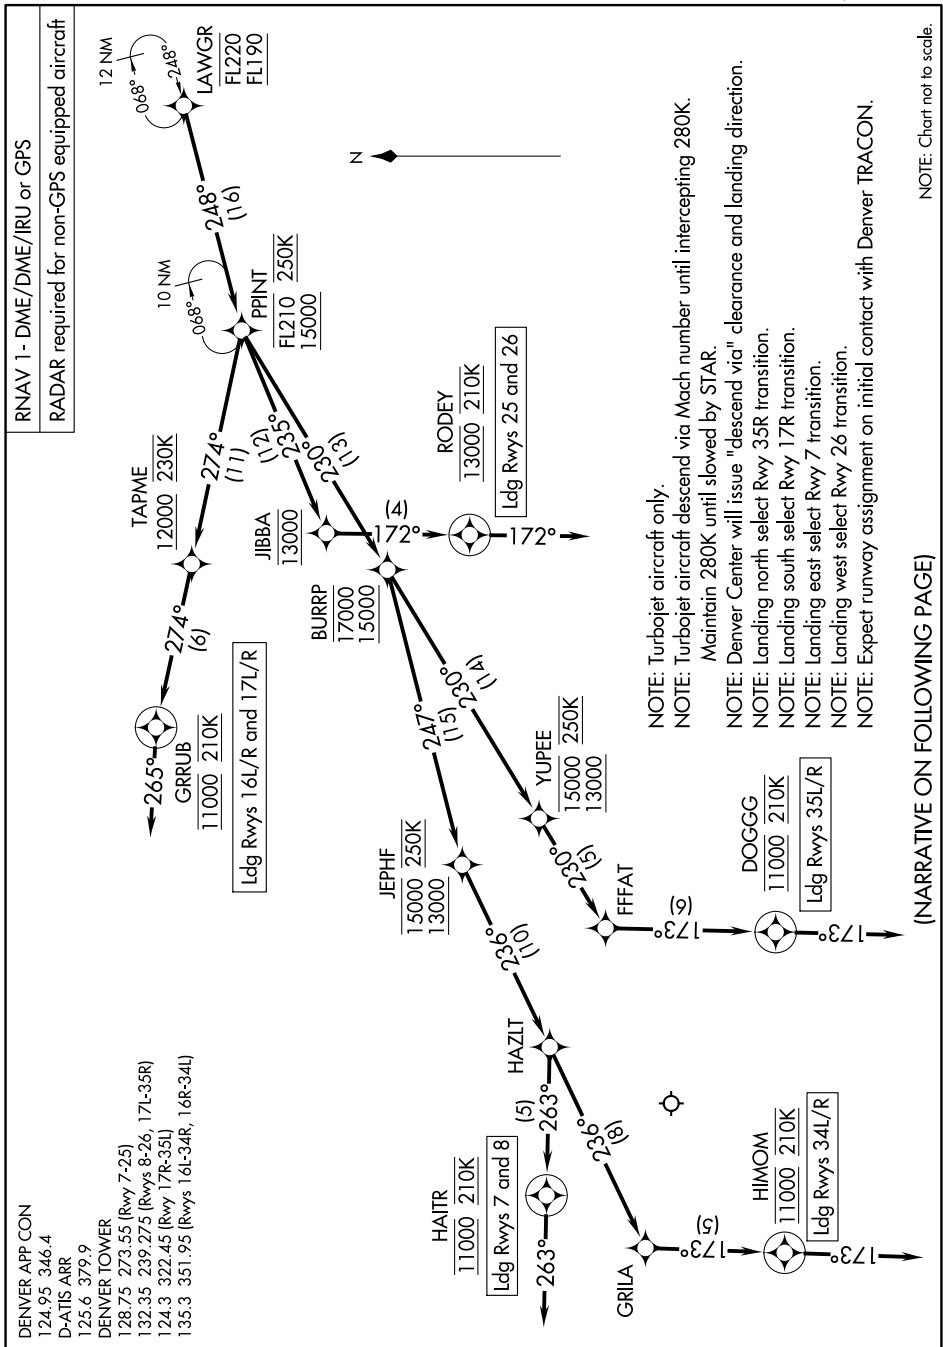

LAWGR THREE ARRIVAL (RNAV) Arrival Routes

SW-1, 22 FEB 2024 to 21 MAR 2024

LAWGR THREE ARRIVAL (RNAV) Arrival Routes

NOTE: Chart not to scale.

SW-1, 22 FEB 2024 to 21 MAR 2024