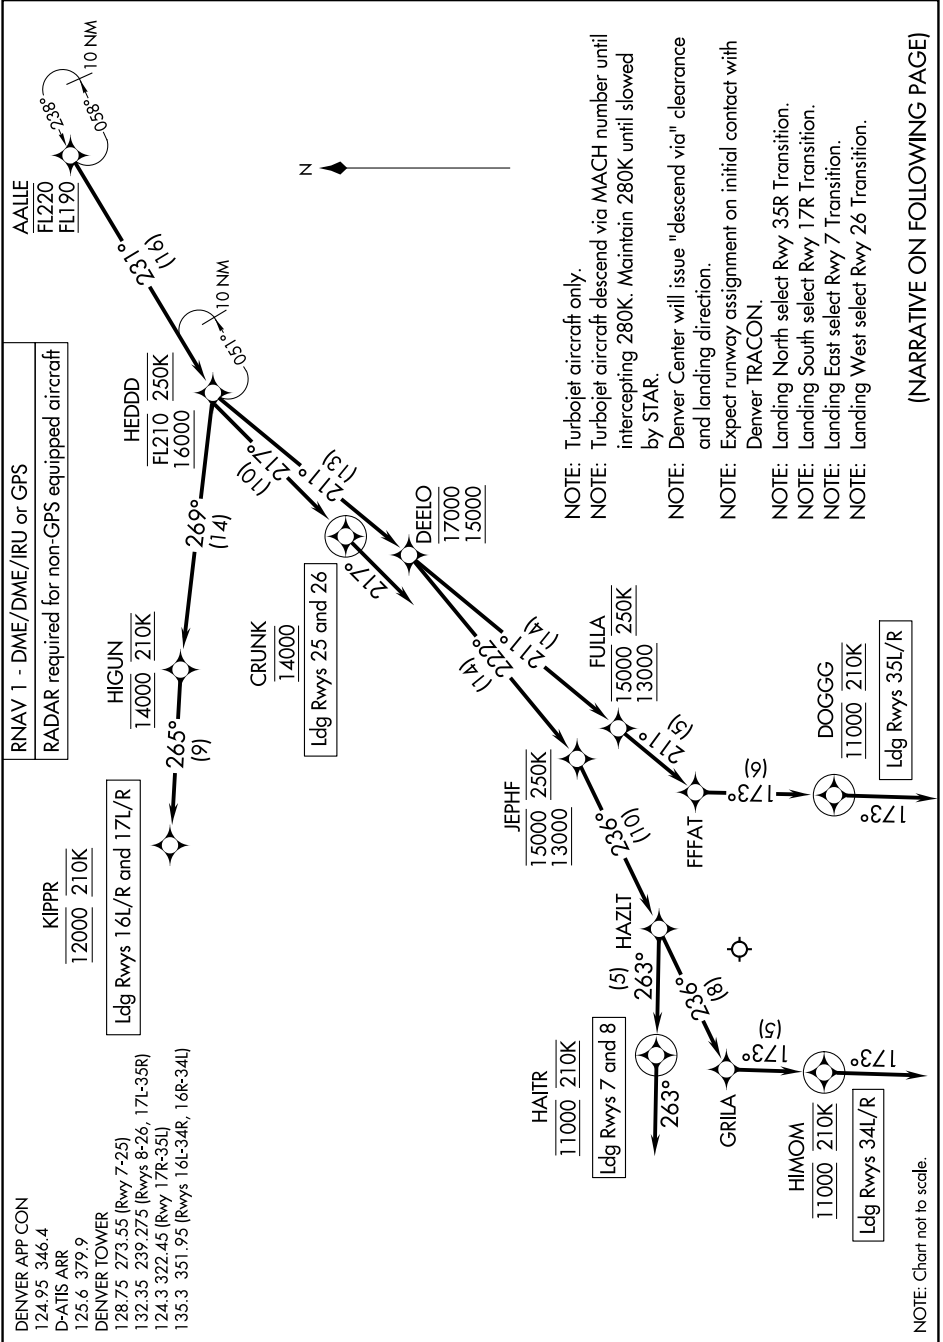

AALLE THREE ARRIVAL(RNAV) Arrival Routes

SW-1, 22 FEB 2024 to 21 MAR 2024

(NARRATIVE ON FOLLOWING PAGE)

SW-1, 22 FEB 2024 to 21 MAR 2024