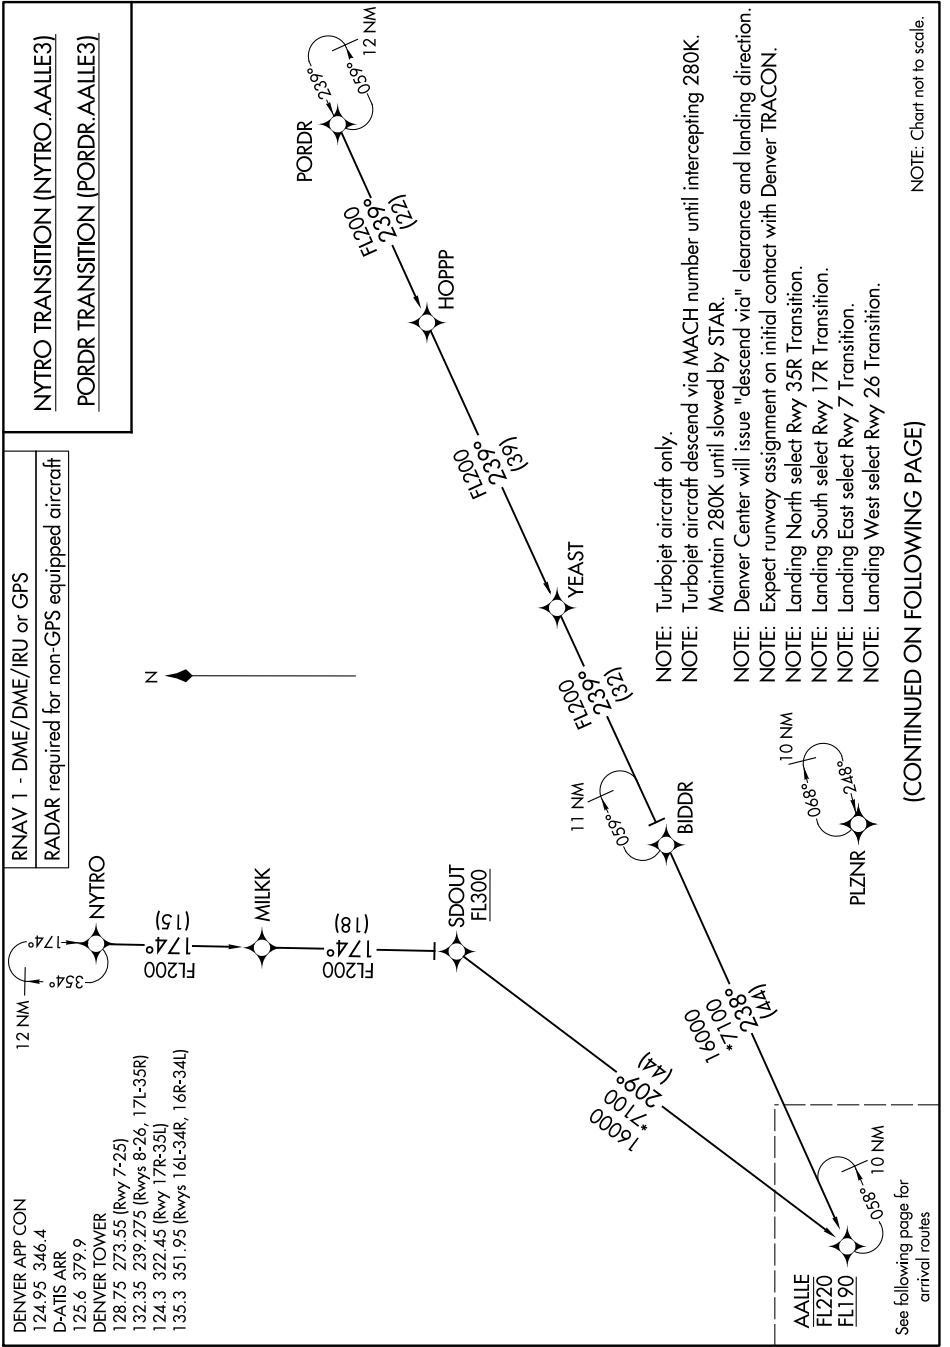

AALLE THREE ARRIVAL (RNAV) Transition Routes

SW-1, 22 FEB 2024 to 21 MAR 2024

(CONTINUED ON FOLLOWING PAGE)

NOTE: Chart not to scale.

AALLE THREE ARRIVAL (RNAV) Transition Routes

SW-1, 22 FEB 2024 to 21 MAR 2024