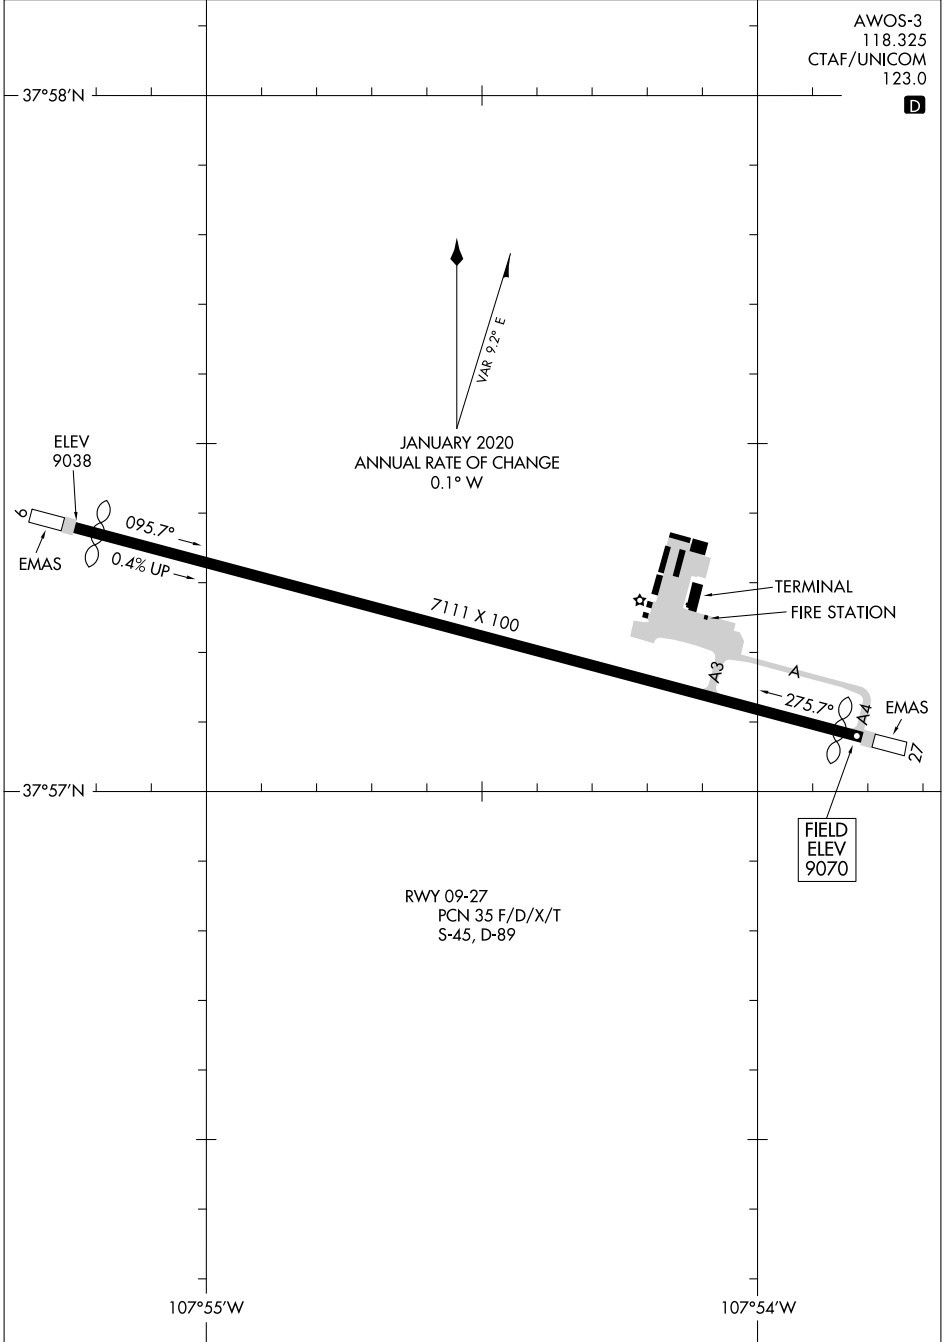

20086

AIRPORT DIAGRAM

AL-6920 (FAA)

TELLURIDE RGNL (TEX)
TELLURIDE, COLORADO

AWOS-3
118.325
CTAF/UNICOM
123.0

D

SW-1, 22 FEB 2024 to 21 MAR 2024

SW-1, 22 FEB 2024 to 21 MAR 2024

AIRPORT DIAGRAM

20086

TELLURIDE, COLORADO
TELLURIDE RGNL (TEX)