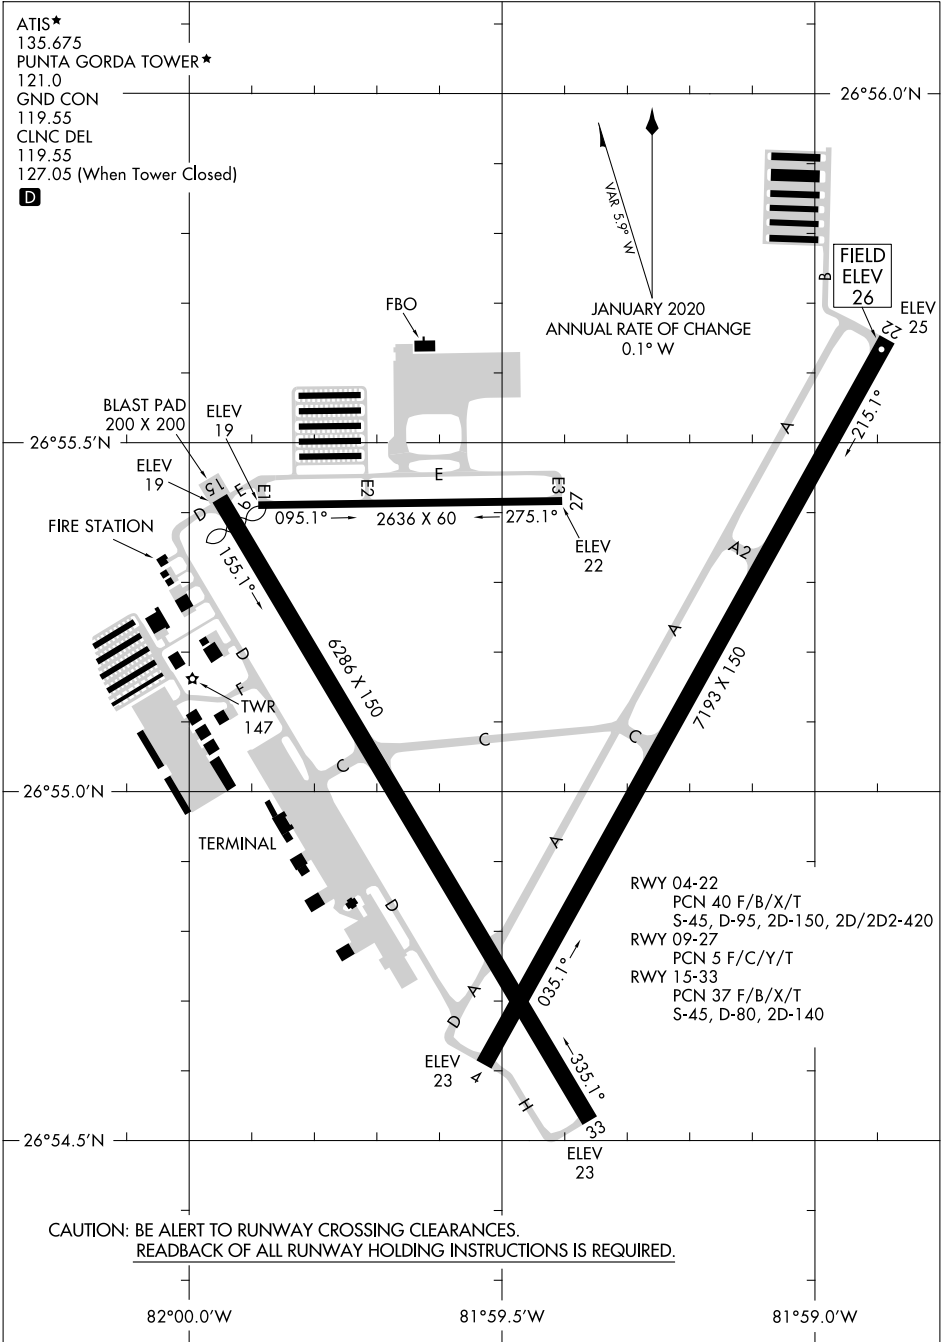

22363

AIRPORT DIAGRAM

AL-6178 (FAA)

PUNTA GORDA (PGD)
PUNTA GORDA, FLORIDA

ATIS★
 135.675
 PUNTA GORDA TOWER★
 121.0
 GND CON
 119.55
 CLNC DEL
 119.55
 127.05 (When Tower Closed)
D

SE-3, 22 FEB 2024 to 21 MAR 2024

SE-3, 22 FEB 2024 to 21 MAR 2024

AIRPORT DIAGRAM

22363

PUNTA GORDA, FLORIDA
PUNTA GORDA (PGD)