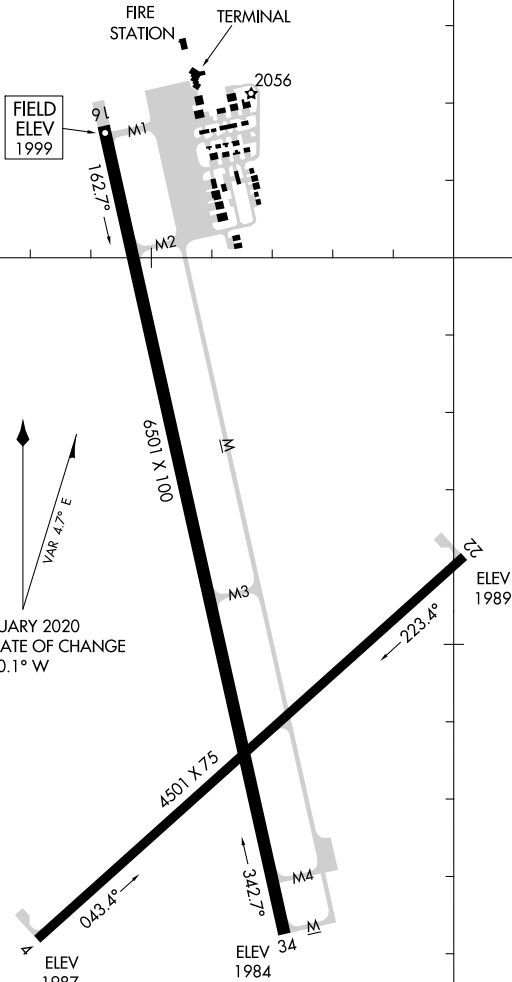

20086

AIRPORT DIAGRAM

AL-5440 (FAA)

HAYS RGNL (HYS)
HAYS, KANSAS

AWOS-3PT
125.525
CTAF/UNICOM
122.8

D

NC-2, 22 FEB 2024 to 21 MAR 2024

NC-2, 22 FEB 2024 to 21 MAR 2024

RWY 04-22
PCN 7 R/C/X/U
S-12.5, D-12.5

RWY 16-34
PCN 19 R/C/X/U
S-50, D-72, 2D-120

99°17'W

99°16'W

38°51'N

38°50'N

AIRPORT DIAGRAM

20086