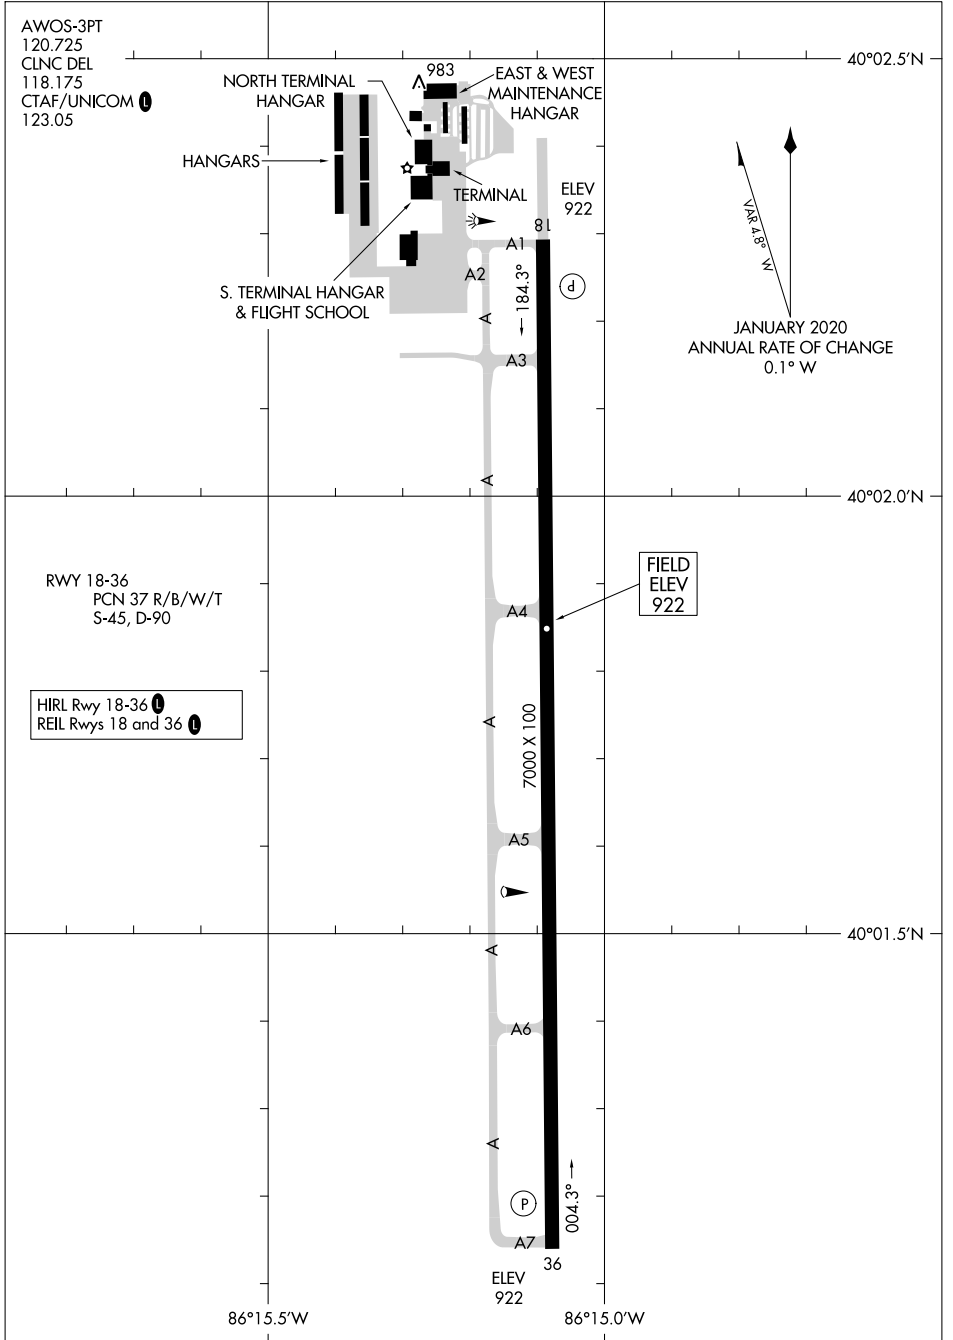

24025

# AIRPORT DIAGRAM

AL-5438 (FAA)

INDIANAPOLIS EXEC (T'Y'Q)  
INDIANAPOLIS, INDIANA

EC-2, 22 FEB 2024 to 21 MAR 2024

EC-2, 22 FEB 2024 to 21 MAR 2024

# AIRPORT DIAGRAM

24025

INDIANAPOLIS, INDIANA  
INDIANAPOLIS EXEC (T'Y'Q)