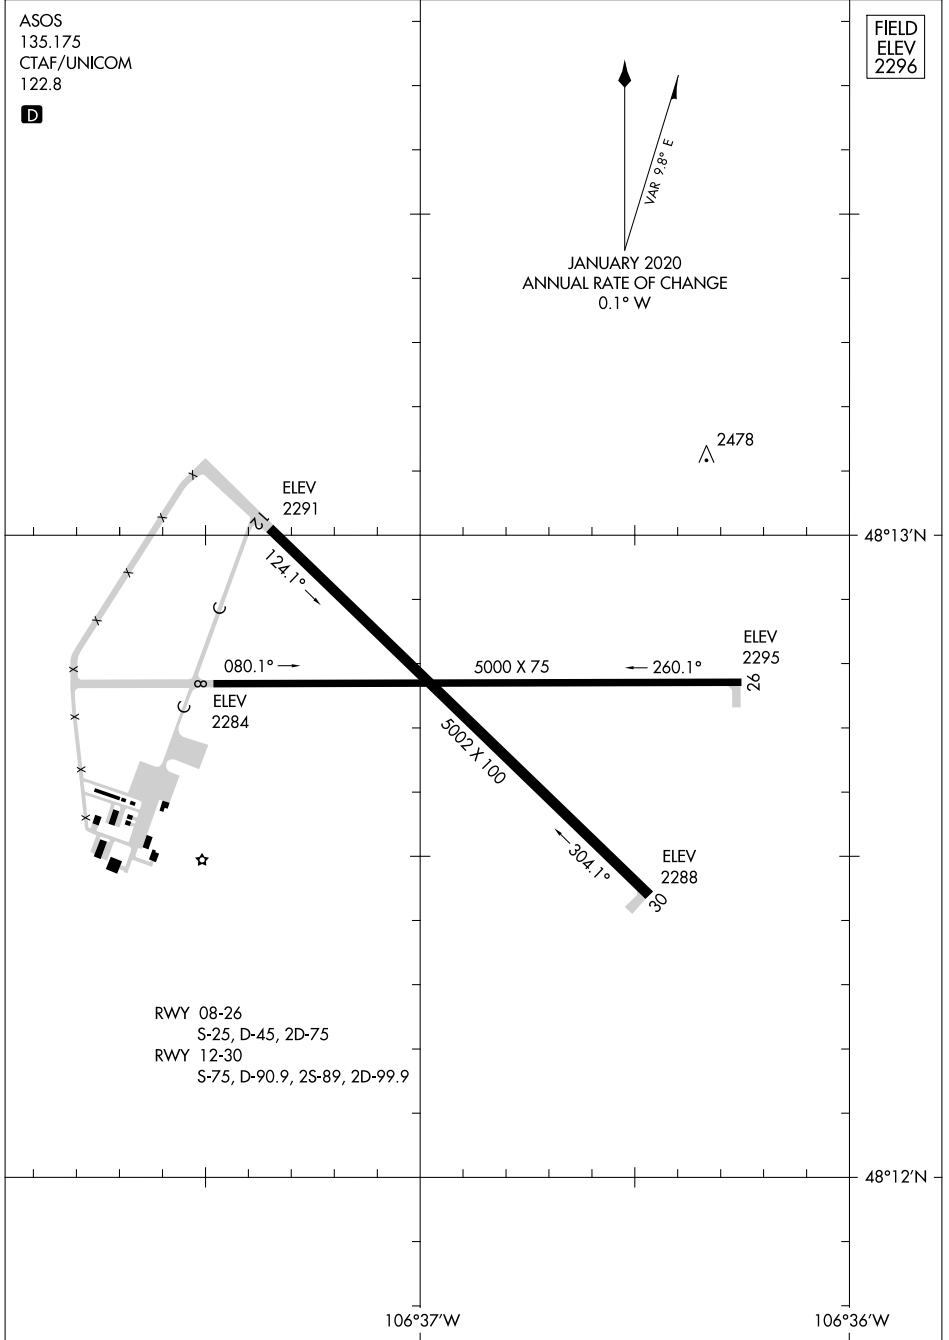

21112

AIRPORT DIAGRAM

WOKAL FLD/GLASGOW-VALLEY COUNTY (GGW)
AL-5382 (FAA) GLASGOW, MONTANA

ASOS
135.175
CTAF/UNICOM
122.8

FIELD
ELEV
2296

2478
▲

NW-1, 22 FEB 2024 to 21 MAR 2024

NW-1, 22 FEB 2024 to 21 MAR 2024

RWY 08-26
S-25, D-45, 2D-75
RWY 12-30
S-75, D-90.9, 2S-89, 2D-99.9

AIRPORT DIAGRAM

21112

GLASGOW, MONTANA
WOKAL FLD/GLASGOW-VALLEY COUNTY (GGW)