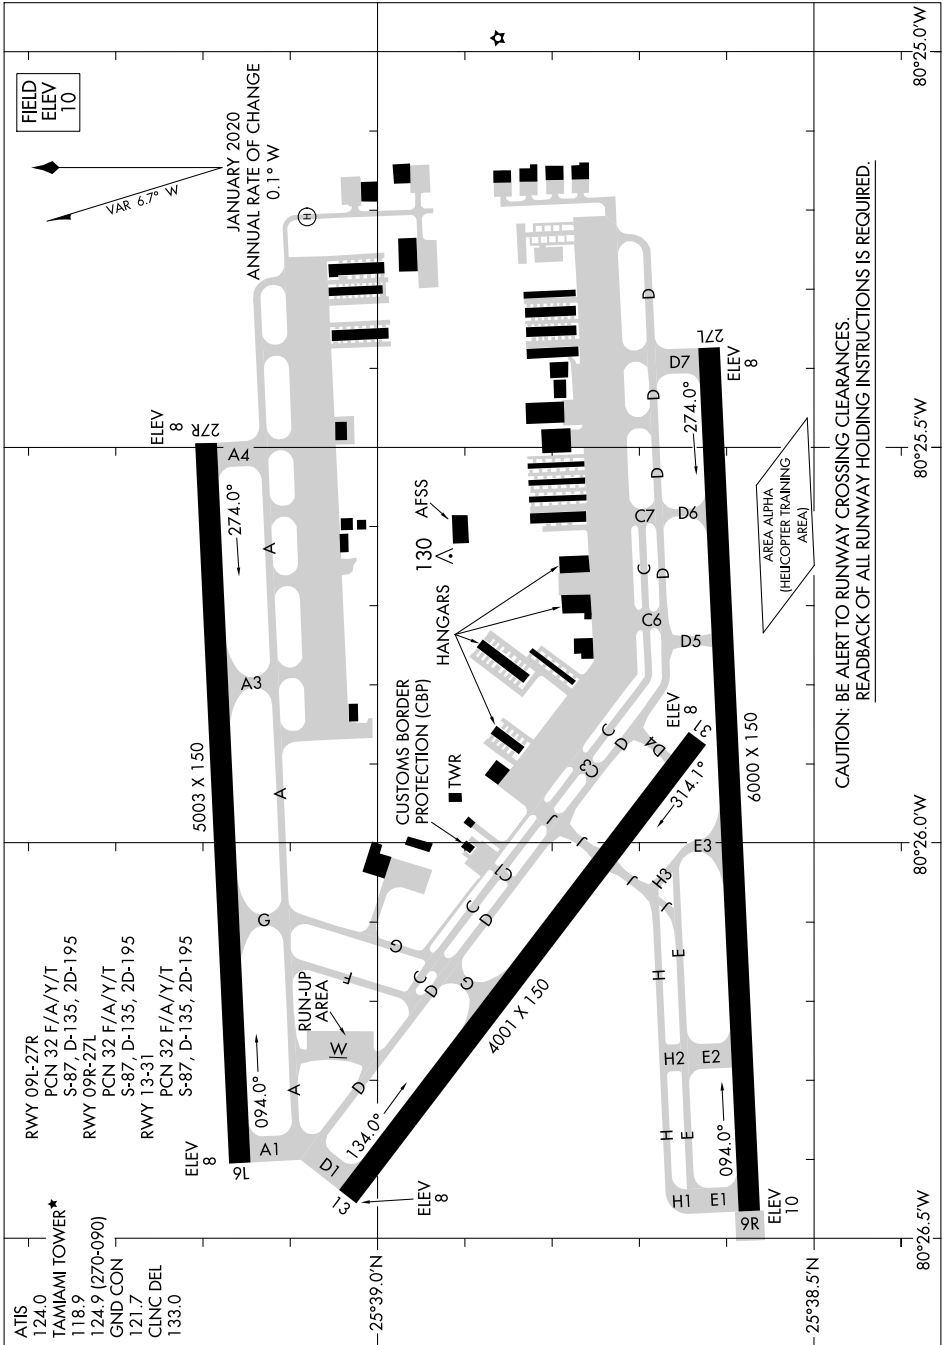

AIRPORT DIAGRAM

AL-5349 (FAA)

MIAMI EXEC (TMB)
MIAMI, FLORIDA

SE-3, 22 FEB 2024 to 21 MAR 2024

SE-3, 22 FEB 2024 to 21 MAR 2024

AIRPORT DIAGRAM

MIAMI, FLORIDA
MIAMI EXEC (TMB)