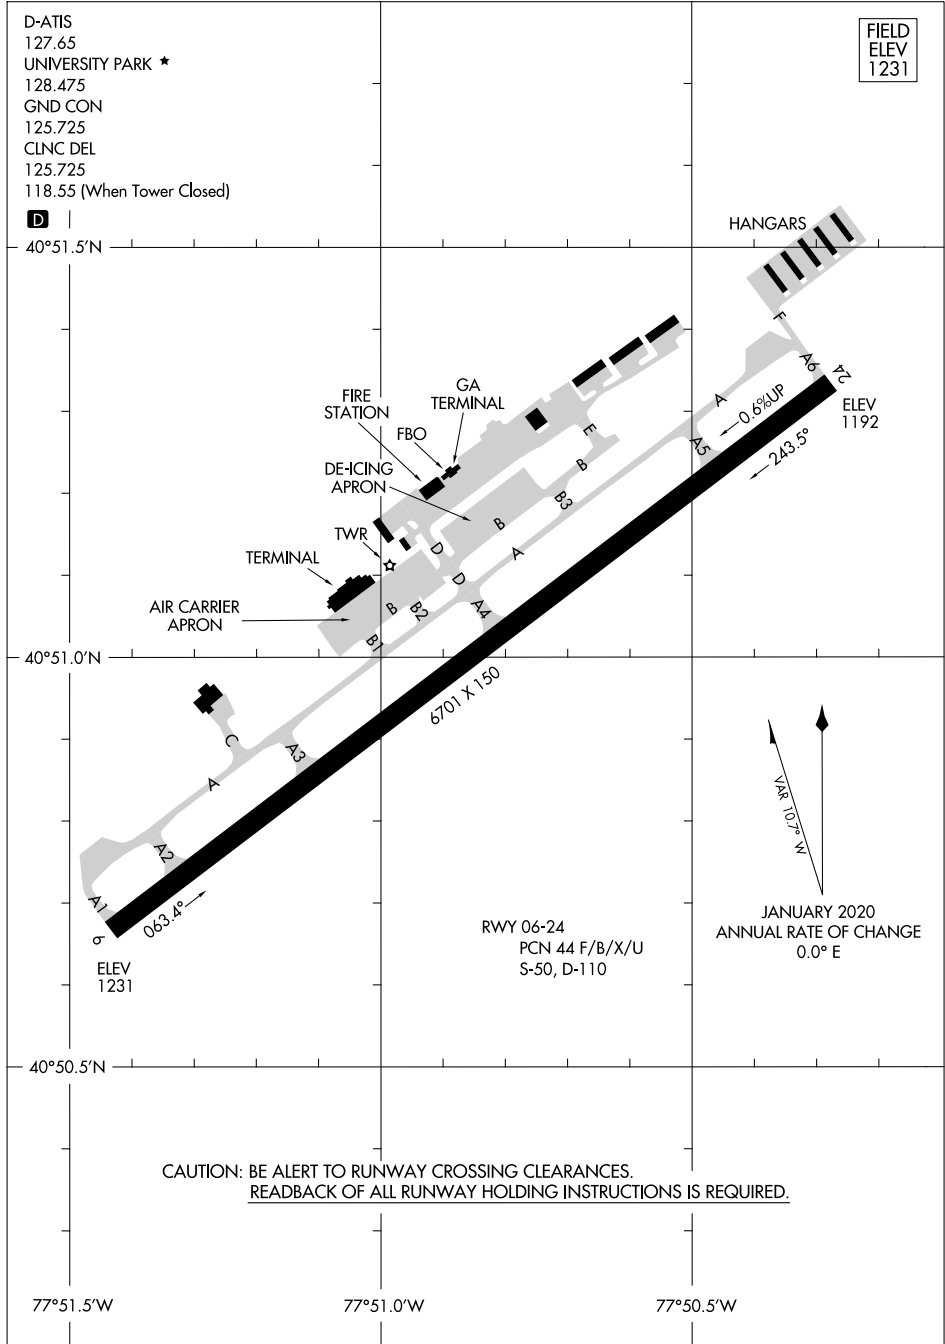

AIRPORT DIAGRAM

AL-5240 (FAA)

STATE COLLEGE RGNL (UNV)
STATE COLLEGE, PENNSYLVANIA

NE-4, 22 FEB 2024 to 21 MAR 2024

NE-4, 22 FEB 2024 to 21 MAR 2024

AIRPORT DIAGRAM

STATE COLLEGE, PENNSYLVANIA
STATE COLLEGE RGNL (UNV)