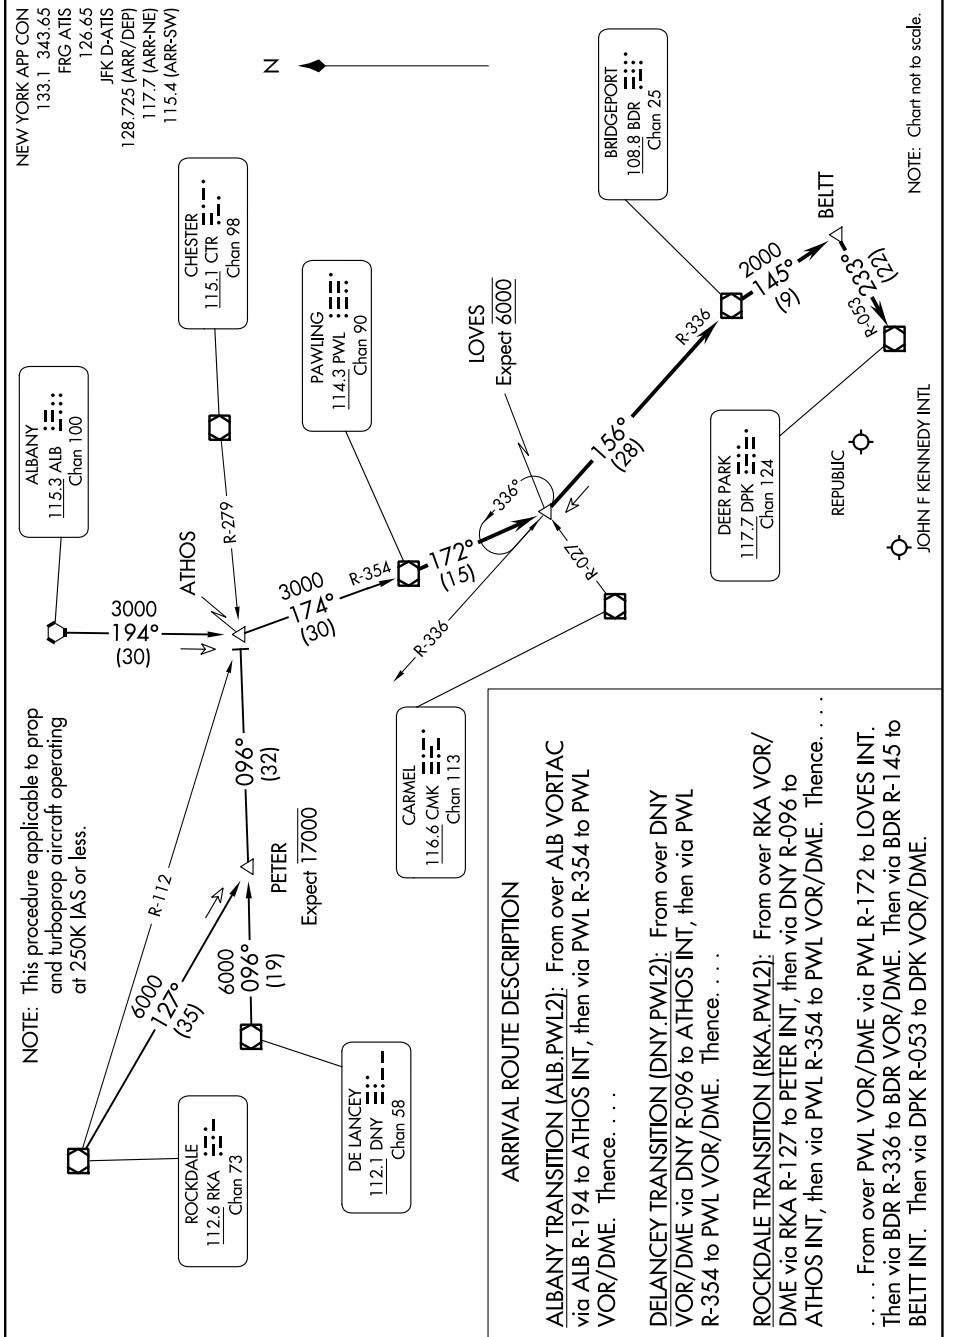

# PAWLING TWO ARRIVAL

NE-2, 22 FEB 2024 to 21 MAR 2024