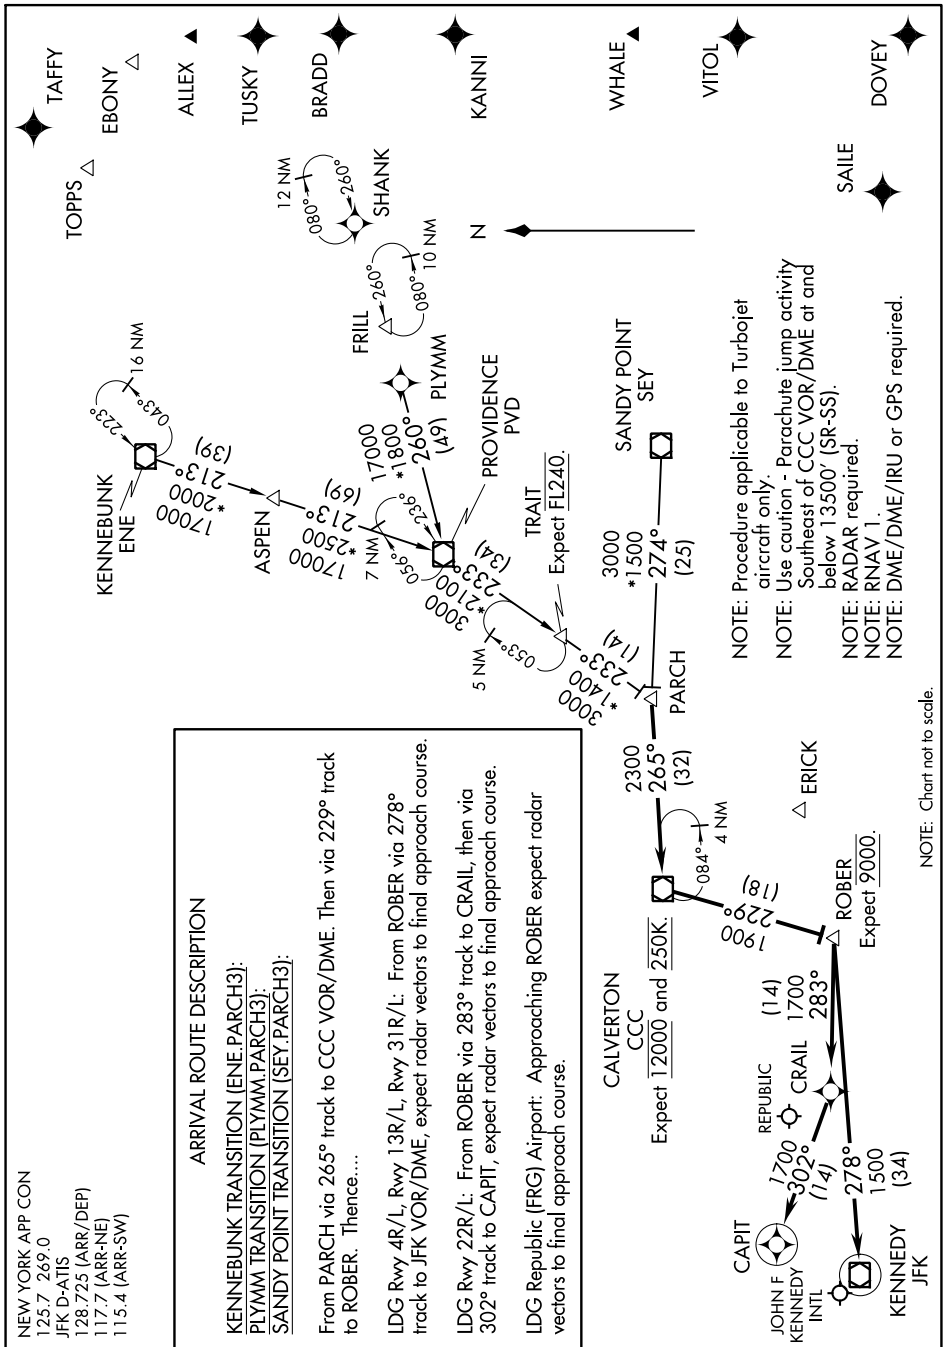

PARCH THREE ARRIVAL (RNAV)

NEW YORK, NEW YORK

NE-2, 22 FEB 2024 to 21 MAR 2024

- NOTE: Procedure applicable to Turbojet aircraft only.
- NOTE: Use caution - Parachute jump activity Southeast of CCC VOR/DME at and below 13500' (SR-SS).
- NOTE: RADAR required.
- NOTE: RNAV 1.
- NOTE: DME/DME/IRU or GPS required.

PARCH THREE ARRIVAL (RNAV)

NEW YORK, NEW YORK

NE-2, 22 FEB 2024 to 21 MAR 2024