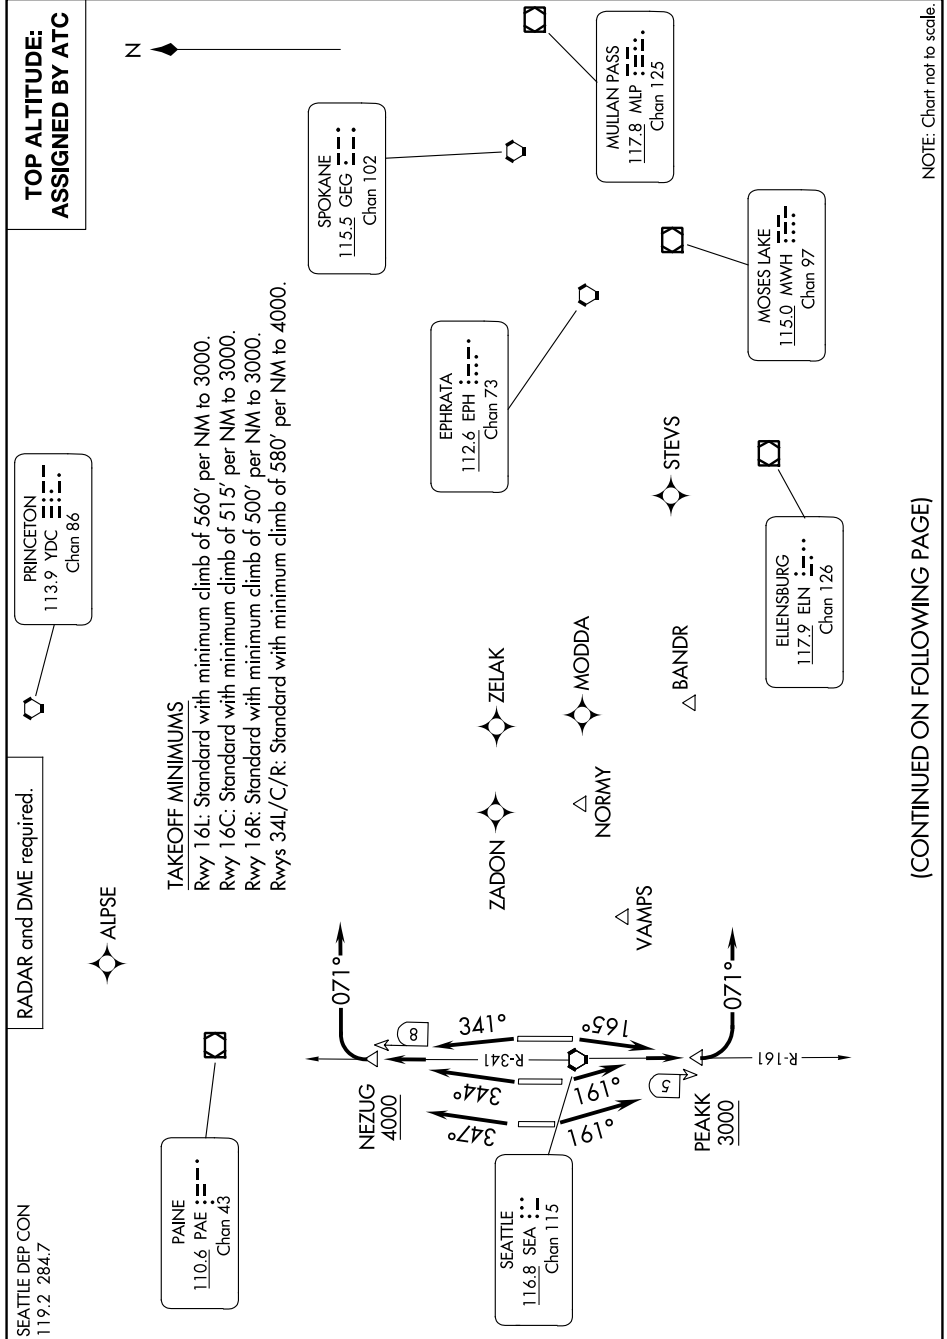

# MOUNTAIN TWO DEPARTURE

AL-582 (FAA)

SEATTLE-TACOMA INTL (SEA)  
SEATTLE, WASHINGTON

NW-1, 22 FEB 2024 to 21 MAR 2024

(CONTINUED ON FOLLOWING PAGE)

NW-1, 22 FEB 2024 to 21 MAR 2024

# MOUNTAIN TWO DEPARTURE