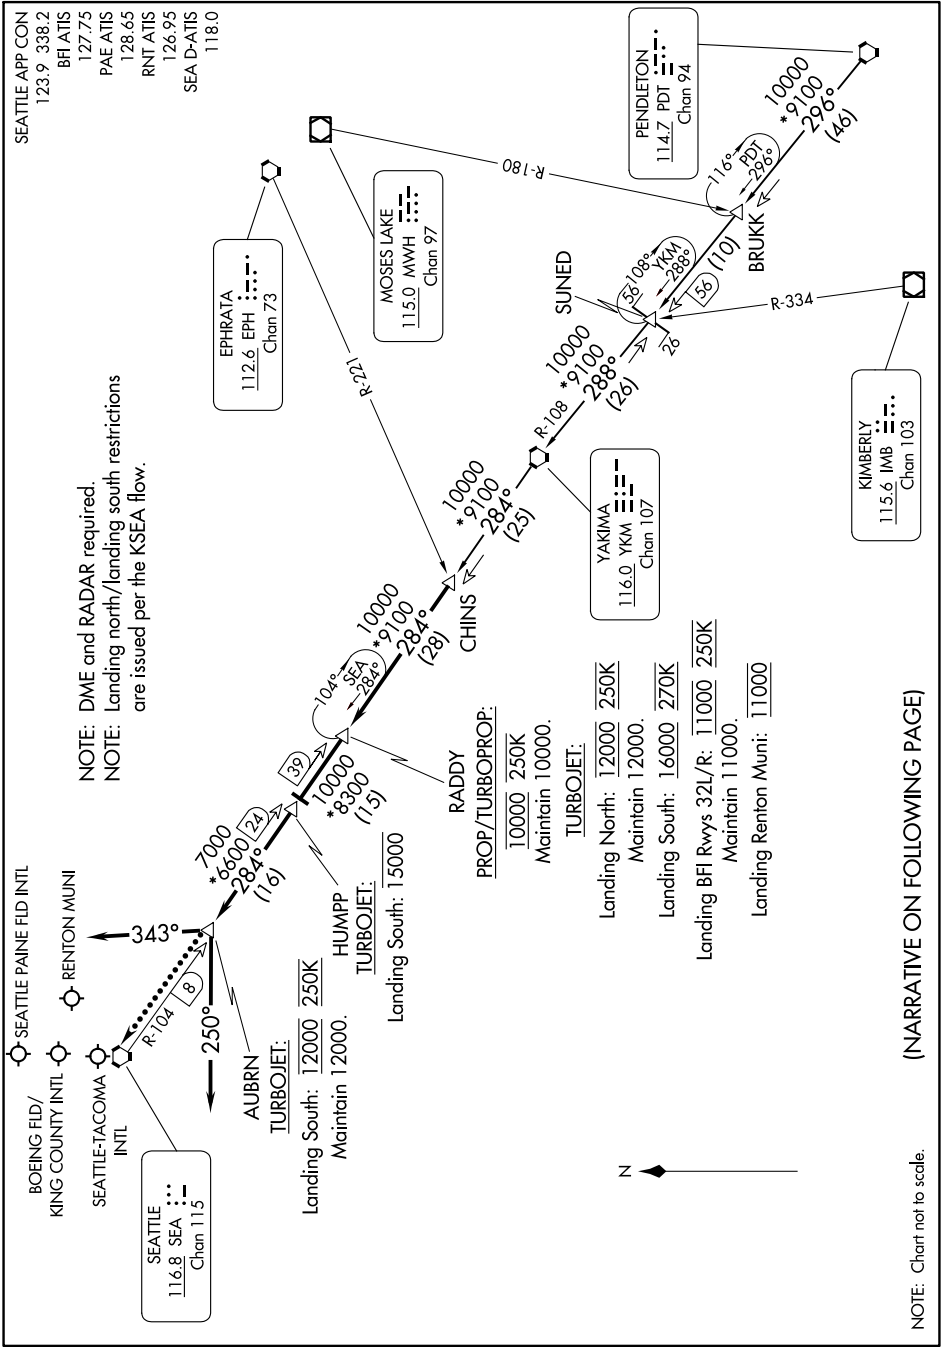

CHINS FIVE ARRIVAL

NW-1, 22 FEB 2024 to 21 MAR 2024

CHINS FIVE ARRIVAL

NW-1, 22 FEB 2024 to 21 MAR 2024