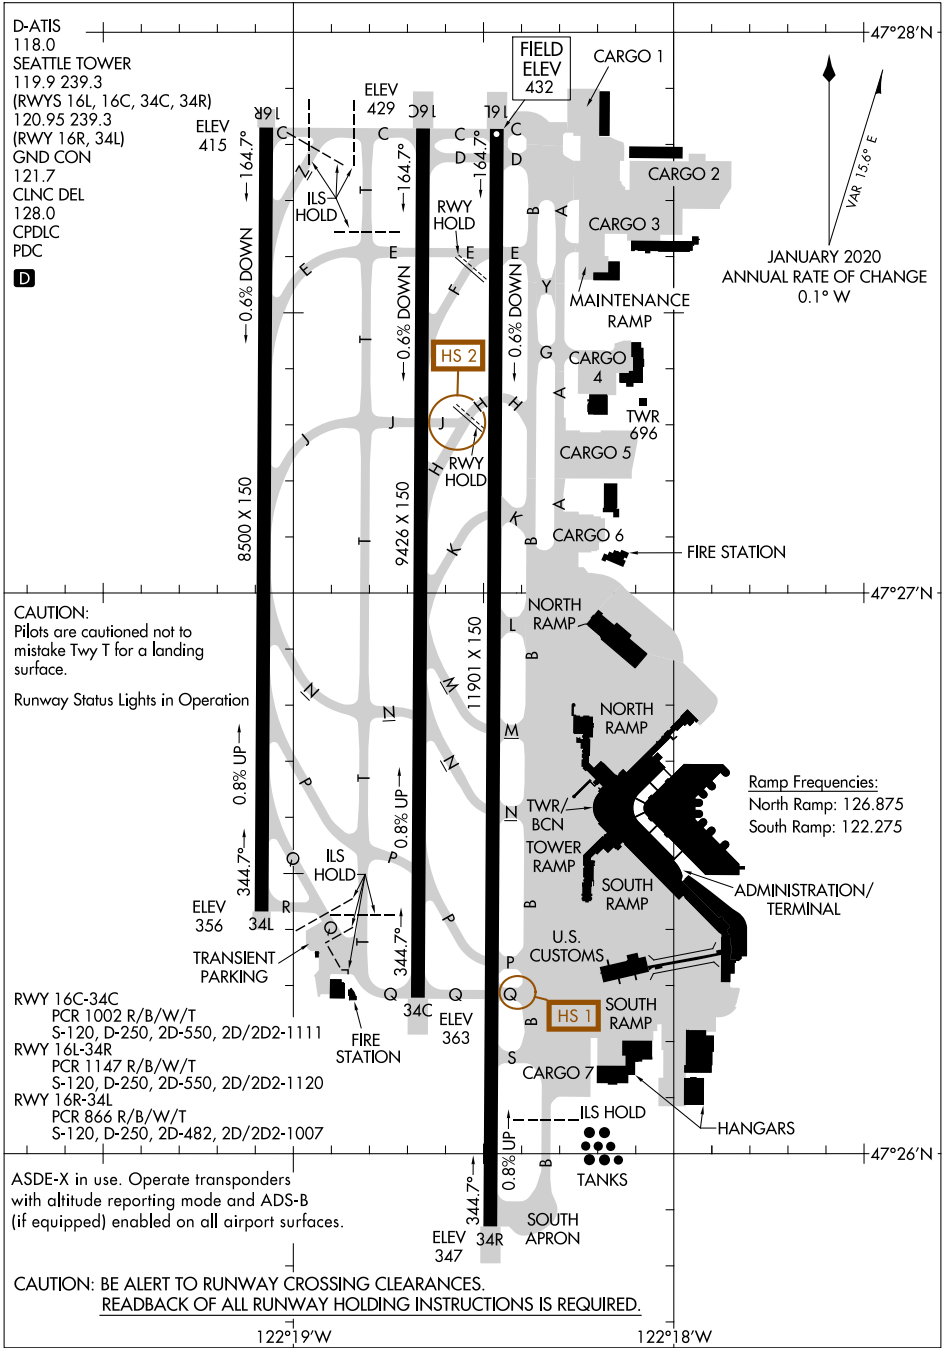

AIRPORT DIAGRAM

AL-582 (FAA)

SEATTLE-TACOMA INTL (SEA)
SEATTLE, WASHINGTON

NW-1, 22 FEB 2024 to 21 MAR 2024

NW-1, 22 FEB 2024 to 21 MAR 2024