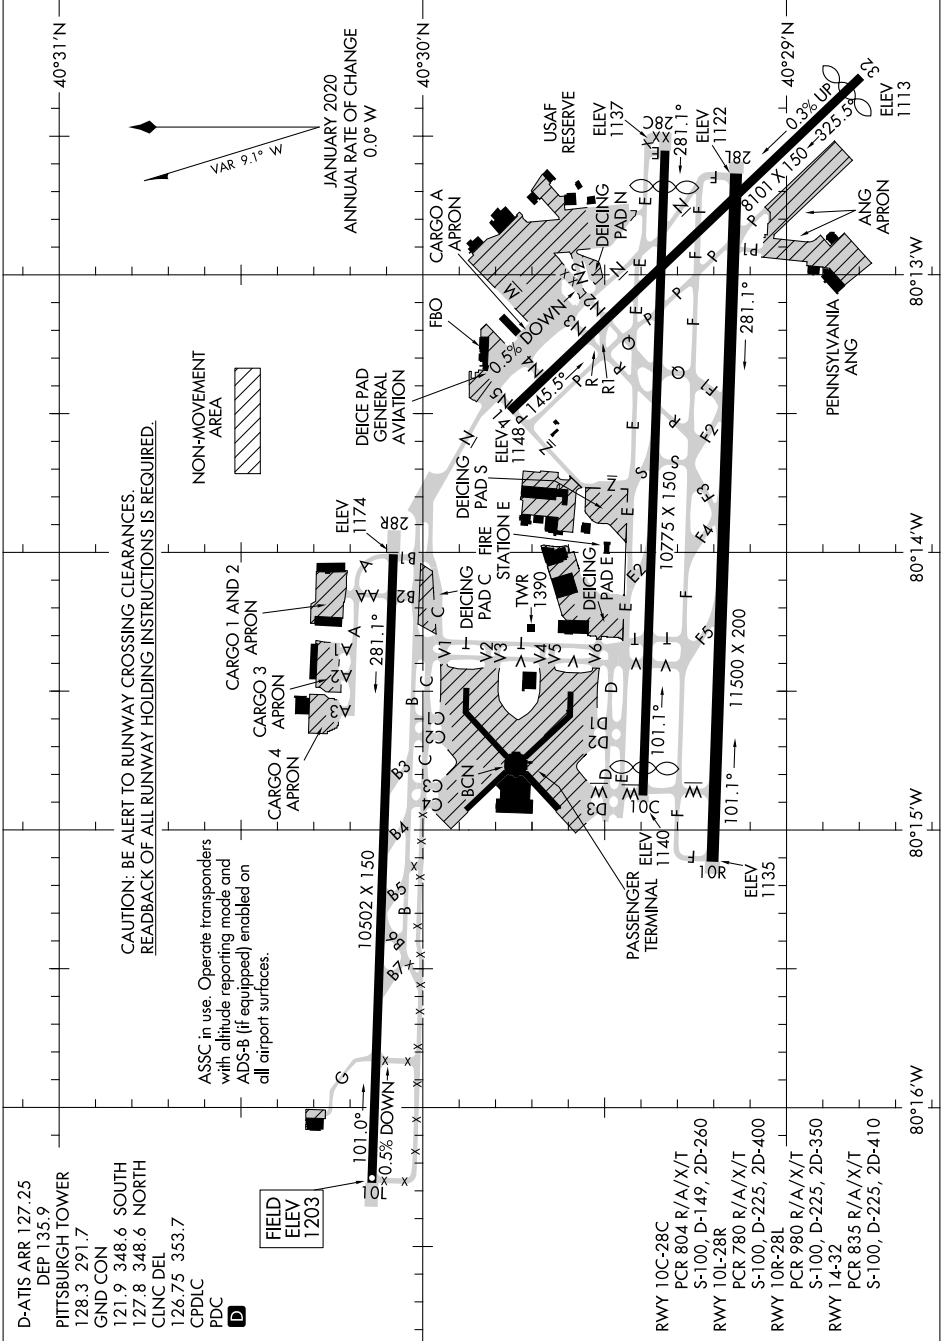

AIRPORT DIAGRAM

AL-570 (FAA)

PITTSBURGH INTL (PIT)
PITTSBURGH, PENNSYLVANIA

NE-4, 22 FEB 2024 to 21 MAR 2024

NE-4, 22 FEB 2024 to 21 MAR 2024

AIRPORT DIAGRAM

PITTSBURGH, PENNSYLVANIA
PITTSBURGH INTL (PIT)