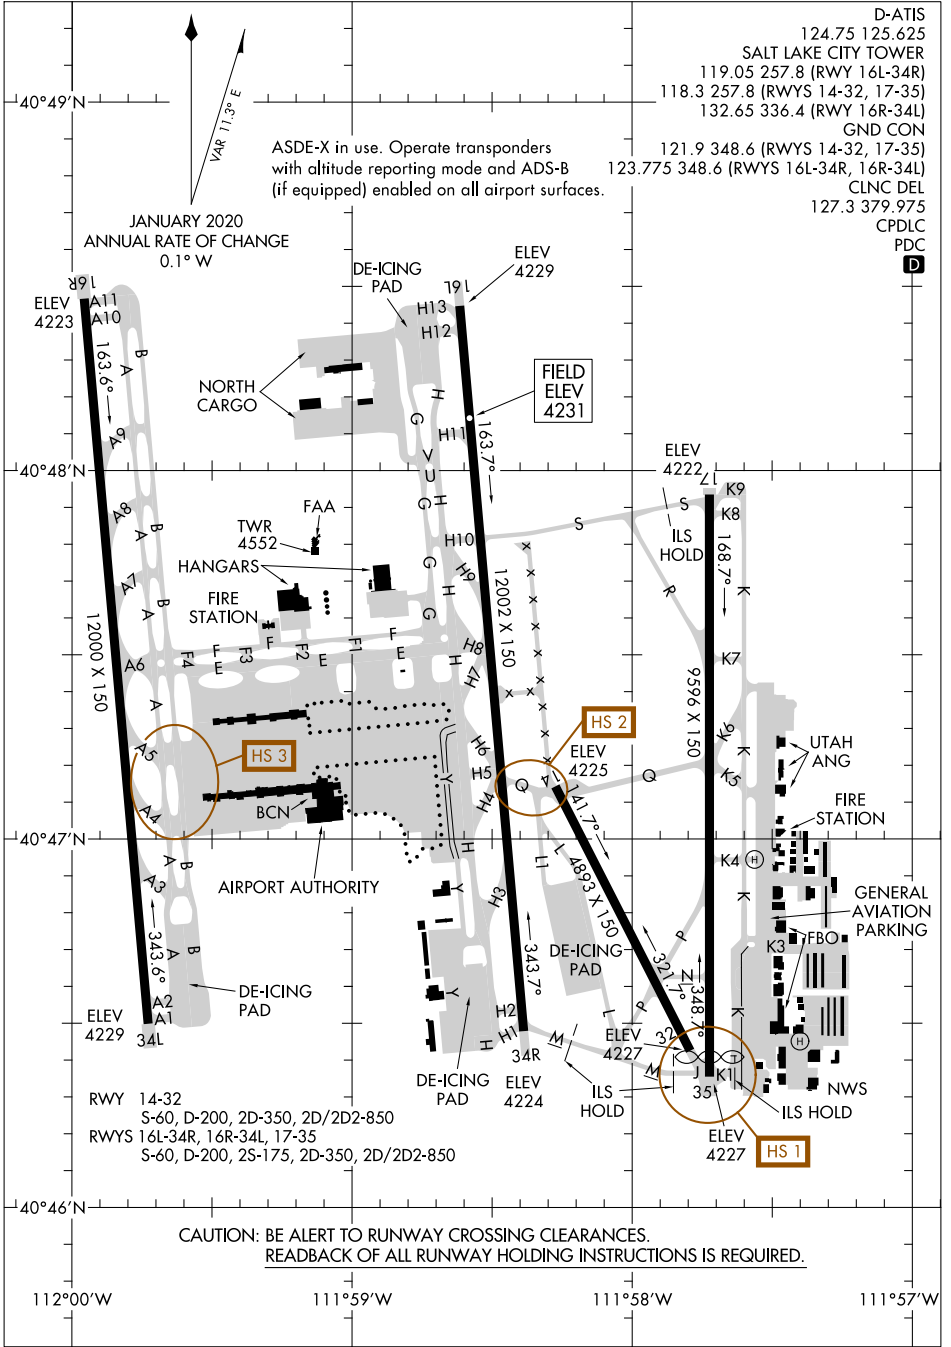

AIRPORT DIAGRAM

AL-365 (FAA)

SALT LAKE CITY INTL (SLC)
SALT LAKE CITY, UTAH

SW-4, 22 FEB 2024 to 21 MAR 2024

SW-4, 22 FEB 2024 to 21 MAR 2024

AIRPORT DIAGRAM

SALT LAKE CITY, UTAH
SALT LAKE CITY INTL (SLC)